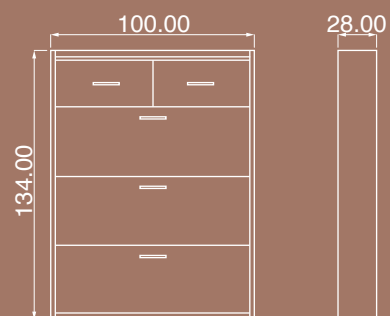

Package Dimensions

No	Width	Height	Depth	Weight	m³
1	141cm	33cm	15cm	24kg	0.0698
2	103cm	39cm	09cm	12kg	0.0362