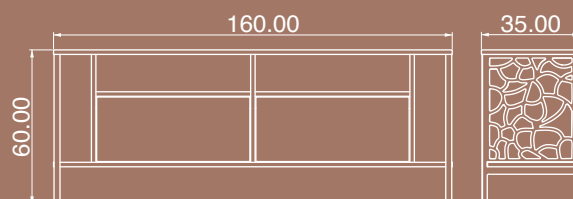

No	Width	Height	Depth	Weight	m ³
1	167cm	40cm	11cm	25kg	0.0735

INDEPENDENT

Sapphire Oak

TV UNIT 02

The product has two doors, two shelves and small shelves.

Package Dimensions

No	Width	Height	Depth	Weight	m ³
1	167cm	40cm	11cm	25kg	0.0735