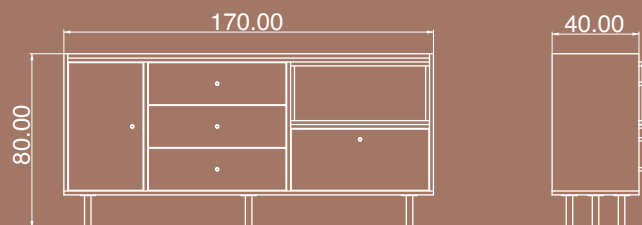

Package Dimensions

No	Width	Height	Depth	Weight	m³
1	186cm	49cm	09cm	-	0.082
2	91cm	47cm	15cm	-	0.062