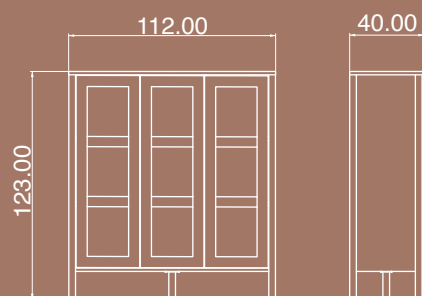

ROSE

Wood White Sapphire Oak

SHOWCASE 04

The product has three doors and six small shelves.

Package Dimensions

No	Width	Height	Depth	Weight	m ³
1	127cm	44cm	10cm	26kg	0.056
2	118cm	45cm	14cm	27kg	0.071

ROSE