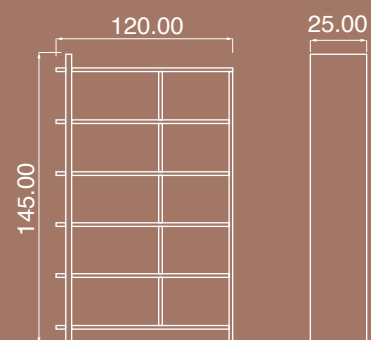

INDEPENDENT

Sapphire Oak

BOOKSHELF 01

The product has five shelves.

Package Dimensions

No	Width	Height	Depth	Weight	m ³
1	156cm	31cm	15 cm	32kg	0.0725

INDEPENDENT

Sapphire Oak