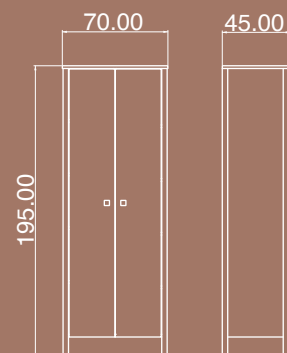

ROSE

Wood White

MULTIPURPOSE CABINET 01

The product has two doors and eight small shelves.

Package Dimensions

No	Width	Height	Depth	Weight	m ³
1	200cm	50cm	09cm	20kg	0.090
2	183cm	48cm	07cm	20kg	0.061
3	77cm	51cm	12cm	17kg	0.047