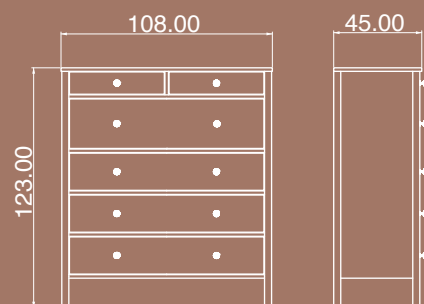

DRESSER 05

The product has six drawers.

Package Dimensions

No	Width	Height	Depth	Weight	m³
1	114cm	55cm	15cm	30kg	0.091
2	136cm	56cm	10cm	24kg	0.072