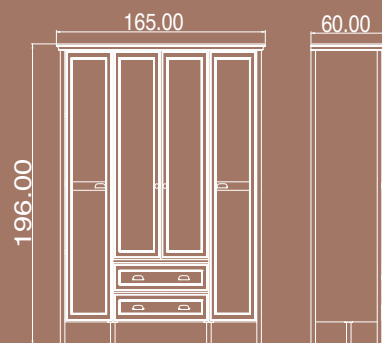

VERONA

Pearl Cream
 Sapphire Oak

WARDROBE 03

The product has two drawers, six doors and eight shelves.
Package Dimensions

No	Widht	Height	Depth	Weight	m ³
1	221cm	65cm	11cm	43.5kg	0.158
2	202cm	56cm	10cm	49.5kg	0.113
3	160cm	57cm	07cm	30.5kg	0.059
4	272cm	65cm	07cm	43.6kg	0.124
5	206cm	49cm	08cm	29.6kg	0.081
6	206cm	49cm	08cm	29.6kg	0.081

VERONA

Pearl Cream
 Sapphire Oak

WARDROBE 04

The product has two drawers, four doors and seven shelves.

Package Dimensions

No	Width	Height	Depth	Weight	m ³
1	201cm	62cm	12cm	40.5kg	0.150
2	182cm	55cm	10cm	29.5kg	0.100
3	166cm	63cm	07cm	35kg	0.068
4	186cm	43cm	11cm	25.5kg	0.088

VERONA

Pearl Cream
 Sapphire Oak

WARDROBE 05

The product has two drawers, four doors and seven shelves.

Package Dimensions

No	Width	Height	Depth	Weight	m ³
1	221cm	65cm	12cm	39.5kg	0.172
2	202cm	56cm	10cm	28.5kg	0.113
3	192cm	65cm	07cm	38kg	0.081
4	206cm	49cm	11cm	29.5kg	0.111

VERONA

● Pearl Cream ● Sapphire Oak

WARDROBE 06

The product has two drawers, six doors and eight shelves.
Package Dimensions

No	Widht	Height	Depth	Weight	m³
1	221cm	65cm	11cm	43.5kg	0.158
2	202cm	56cm	10cm	49.5kg	0.113
3	160cm	57cm	07cm	30.5kg	0.059
4	272cm	65cm	07cm	43.6kg	0.124
5	206cm	49cm	08cm	29.6kg	0.081
6	206cm	49cm	08cm	29.6kg	0.081