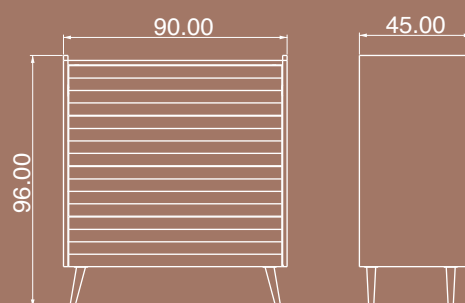

Package Dimensions

No	Width	Height	Depth	Weight	m³
1	87cm	49cm	18cm	-	-