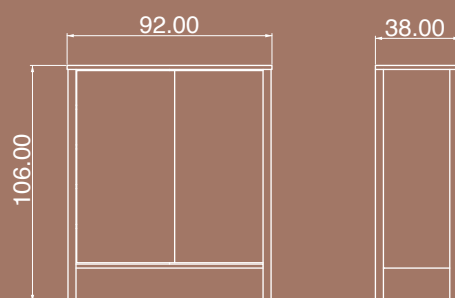

Package Dimensions

No	Width	Height	Depth	Weight	m³
1	111cm	45cm	15cm	27.5kg	0.075
2	90cm	35cm	09cm	10.5kg	0.026