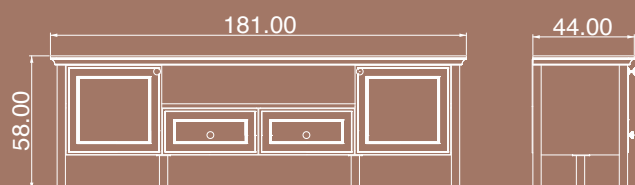

Package Dimensions

No	Width	Height	Depth	Weight	m ³
1	115cm	60cm	12cm	-	0.083

VERONA

Living Room

VERONA

Pearl Cream
 Sapphire Oak

TV UNIT 01

The product has two drawers and two doors.

Package Dimensions

No	Width	Height	Depth	Weight	m ³
1	186cm	50cm	12cm	30kg	0.112
2	50cm	50cm	08cm	16kg	0.020

VERONA

Pearl Cream
 Sapphire Oak

TV UNIT 02

The product has four drawers, a door and a shelf.

Package Dimensions

No	Width	Height	Depth	Weight	m ³
1	156cm	50cm	14cm	35kg	0.109
2	50cm	50cm	07cm	6kg	0.018

VERONA

Pearl Cream
 Sapphire Oak

TV UNIT 03

The product has two drawers, two doors.

Package Dimensions

No	Width	Height	Depth	Weight	m ³
1	186cm	50cm	16cm	35kg	0.149
2	50cm	50cm	08cm	8kg	0.020