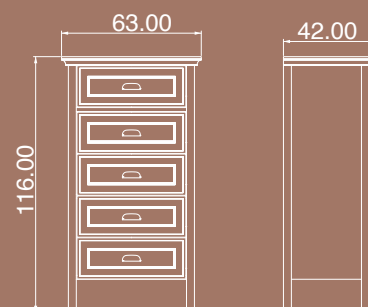

125

BLUR

Sonoma

TV UNIT 01

The product has two drawers and two doors.

Package Dimensions

No	Width	Height	Depth	Weight	m ³
1	177cm	40cm	14cm	-	0.093

BLUR

The product has three drawers and two doors.

Package Dimensions

No	Width	Height	Depth	Weight	m ³
1	200cm	50cm	09cm	-	0.090
2	94cm	50cm	15cm	-	0.071
3	102cm	45cm	09cm	-	0.041

BLUR

Sonoma

CENTER TABLE 01

The product has two shelves.

Package Dimensions

No	Width	Height	Depth	Weight	m ³
1	116cm	50cm	18cm	38kg	0.104
2	110cm	40cm	07cm	18kg	0.031

VERONA

● Pearl Cream

● Sapphire Oak

DRESSER LONG

The product has five drawers.

Package Dimensions

No	Width	Height	Depth	Weight	m ³
1	118cm	47cm	13cm	28kg	0.069
2	56cm	24cm	12cm	8kg	0.016

VERONA

Pearl Cream
 Sapphire Oak

WARDROBE 01

The product has two drawers, four doors and seven shelves.

Package Dimensions