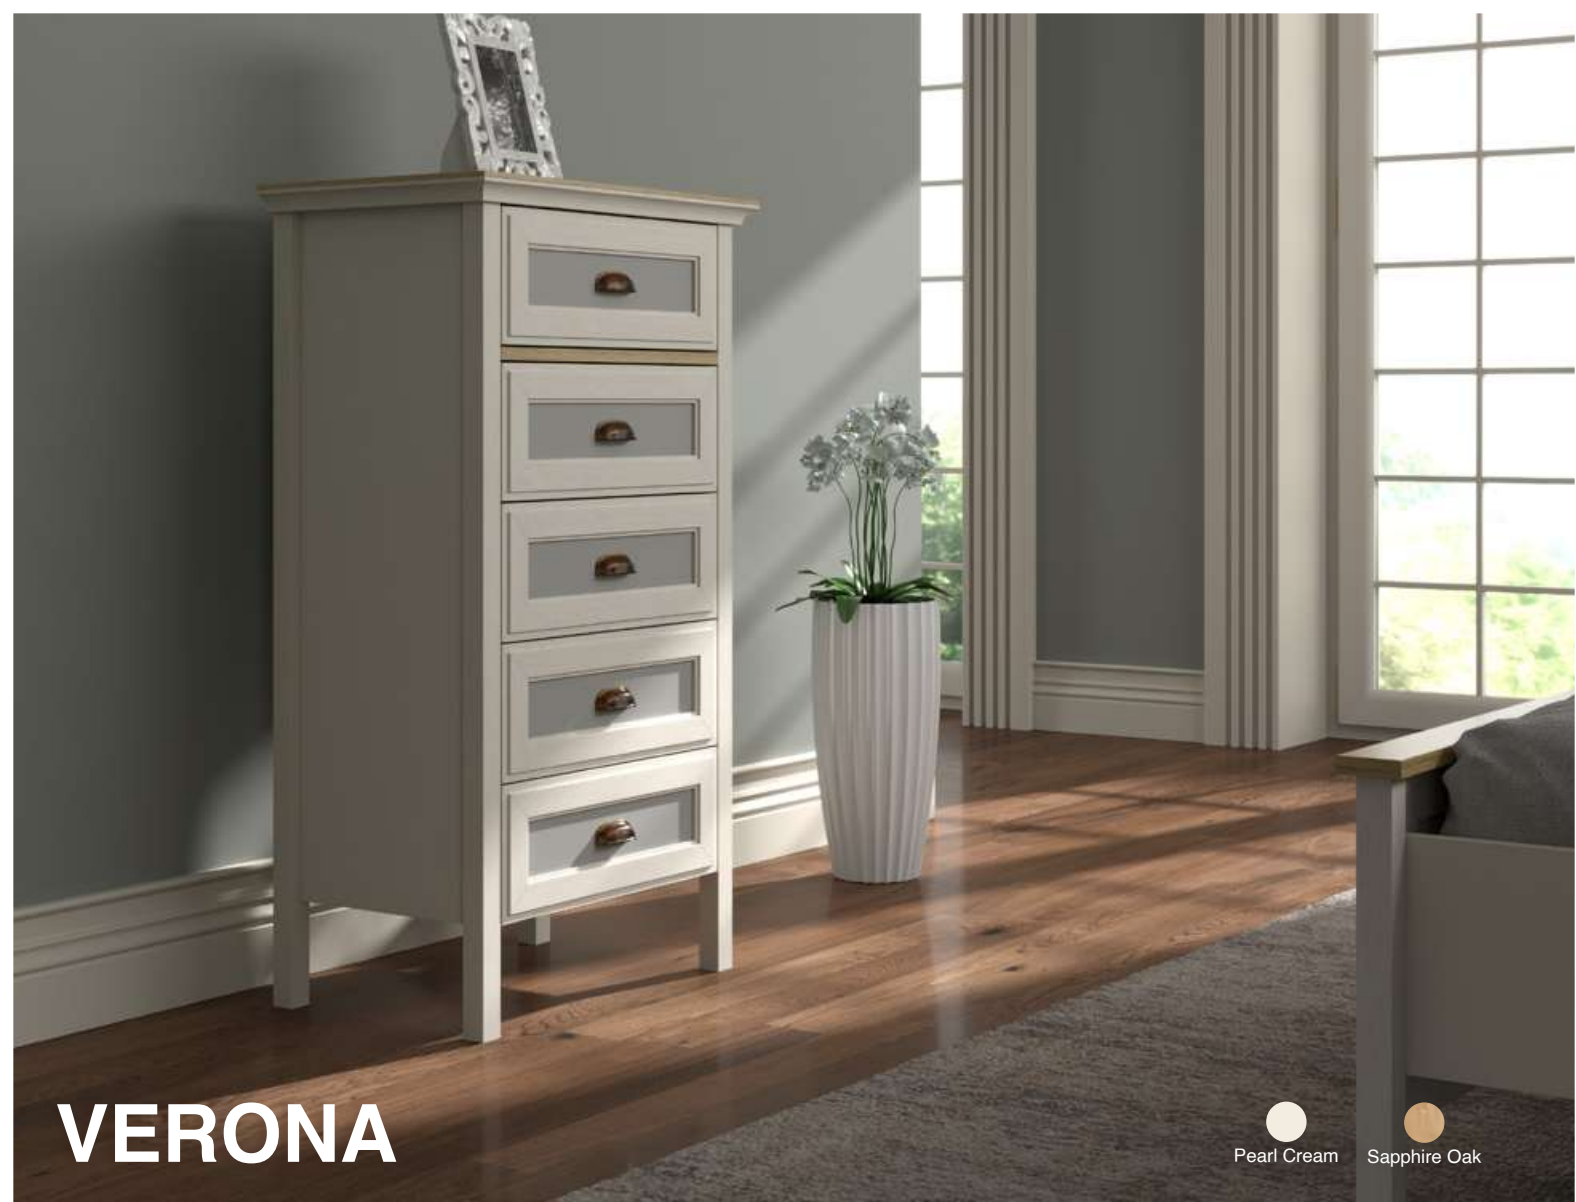

VERONA

● Pearl Cream

● Sapphire Oak