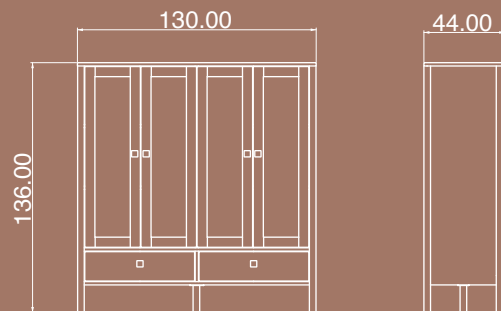

SHOWCASE 03

The product has two drawers, four doors and four shelves.

Package Dimensions

No	Width	Height	Depth	Weight	m³
1	140cm	48cm	15cm	34kg	0.097
2	136cm	49cm	08cm	26kg	0.050
3	104cm	36cm	08cm	13kg	0.030