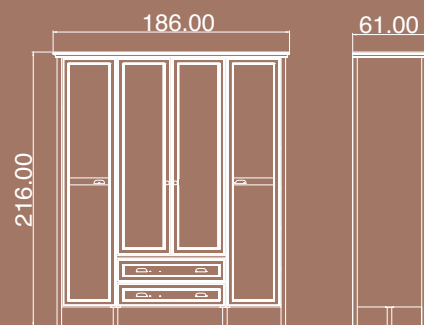

VERONA

Pearl Cream
 Sapphire Oak

WARDROBE 05

The product has two drawers, four doors and seven shelves.

Package Dimensions

No	Width	Height	Depth	Weight	m ³
1	221cm	65cm	12cm	39.5kg	0.172
2	202cm	56cm	10cm	28.5kg	0.113
3	192cm	65cm	07cm	38kg	0.081
4	206cm	49cm	11cm	29.5kg	0.111

VERONA

● Pearl Cream ● Sapphire Oak

WARDROBE 06

The product has two drawers, six doors and eight shelves.
Package Dimensions

No	Widht	Height	Depth	Weight	m³
1	221cm	65cm	11cm	43.5kg	0.158
2	202cm	56cm	10cm	49.5kg	0.113
3	160cm	57cm	07cm	30.5kg	0.059
4	272cm	65cm	07cm	43.6kg	0.124
5	206cm	49cm	08cm	29.6kg	0.081
6	206cm	49cm	08cm	29.6kg	0.081