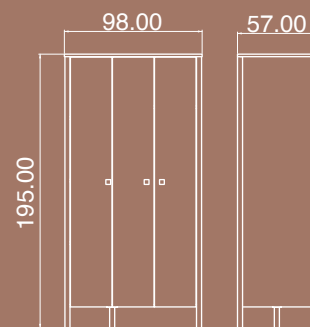

Package Dimensions

No	Width	Height	Depth	Weight	m ³
1	199cm	61cm	09cm	39kg	0.103
2	182cm	58cm	07cm	29.5kg	0.069
3	166cm	62cm	09cm	33kg	0.087
4	184cm	43cm	08cm	26kg	0.063

ROSE

Wood White

WARDROBE 04

The product has two doors.

Package Dimensions

No	Width	Height	Depth	Weight	m ³
1	199cm	54cm	09cm	38kg	0.097
2	142cm	55cm	09cm	21kg	0.066

ROSE

Wood White

WARDROBE 05

The product has three doors.

Package Dimensions

No	Width	Height	Depth	Weight	m ³
1	199cm	61cm	08cm	31.5kg	0.097
2	184cm	35cm	07cm	17kg	0.041
3	184cm	62cm	07cm	29kg	0.074

ROSE

Wood White

WARDROBE 06

The product has two drawers and four doors.

Package Dimensions

No	Width	Height	Depth	Weight	m ³
1	219cm	63cm	09cm	43kg	0.117
2	204cm	61cm	07cm	32.5kg	0.081
3	187cm	62cm	09cm	36.4kg	0.099
4	204cm	49cm	08cm	28.65kg	0.079