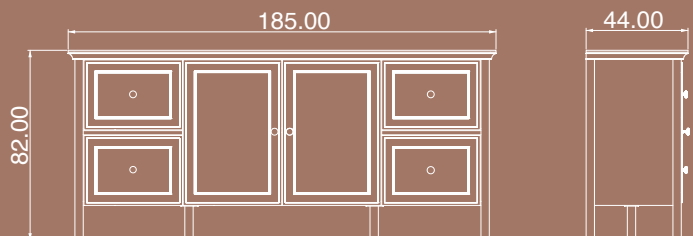

Package Dimensions

No	Width	Height	Depth	Weight	m³
1	208cm	50cm	10cm	35kg	0.104
2	86cm	50cm	18cm	27kg	0.069
3	70cm	52cm	12cm	20kg	0.044