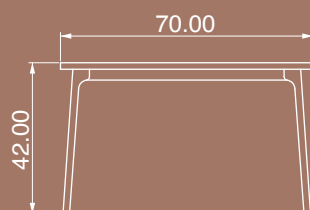

The product has three drawers and two doors.

Package Dimensions

No	Width	Height	Depth	Weight	m ³
1	200cm	50cm	09cm	-	0.090
2	94cm	50cm	15cm	-	0.071
3	102cm	45cm	09cm	-	0.041

BLUR

Sonoma

CENTER TABLE 01

The product has two shelves.

Package Dimensions

No	Width	Height	Depth	Weight	m ³
1	75cm	75cm	10cm	-	0.056

PUZZLE

Sandstone
 Costa

TV UNIT 01

The product has two drawers and two doors..

Package Dimensions

No	Width	Height	Depth	Weight	m ³
1	166cm	40cm	13cm	-	0.086