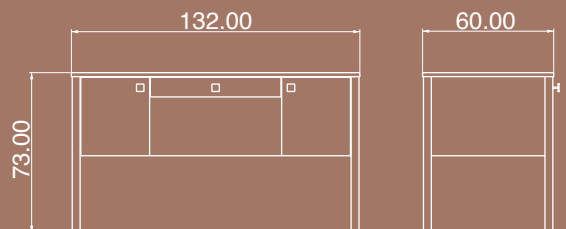

Package Dimensions

No	Width	Height	Depth	Weight	m³
1	138cm	65cm	11cm	35kg	0.094