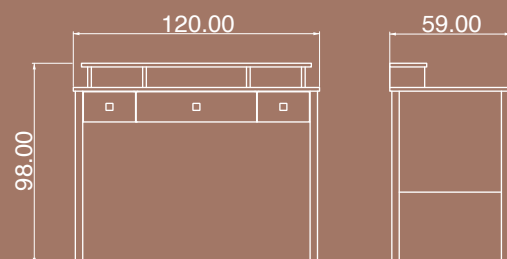

ROSE

Wood White Sapphire Oak

MAKEUP DESK 01

The product has three drawers.

Package Dimensions

No	Width	Height	Depth	Weight	m ³
1	126cm	64cm	11cm	29kg	0.085

ROSE

Wood White

DRESSER 01

The product has six drawers.

Package Dimensions

No	Width	Height	Depth	Weight	m ³
1	161cm	45cm	11cm	33kg	0.079
2	98cm	45cm	16cm	26kg	0.070

ROSE

Wood White

DRESSER 02

The product has five drawers.