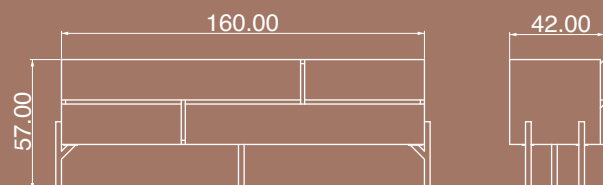

The product has three drawers and two doors.

Package Dimensions

No	Width	Height	Depth	Weight	m ³
1	200cm	50cm	09cm	-	0.090
2	94cm	50cm	15cm	-	0.071
3	102cm	45cm	09cm	-	0.041

BLUR

Sonoma

CENTER TABLE 01

The product has two shelves.

Package Dimensions

No	Width	Height	Depth	Weight	m ³
1	75cm	75cm	10cm	-	0.056

PUZZLE

Sandstone
 Costa

TV UNIT 01

The product has two drawers and two doors..

Package Dimensions

No	Width	Height	Depth	Weight	m ³
1	166cm	40cm	13cm	-	0.086

PUZZLE

● Sandstone ● Costa

CONSOLE 01

The product has three drawers and three doors.

Package Dimensions

No	Width	Height	Depth	Weight	m ³
1	186cm	49cm	09cm	-	0.082
2	91cm	47cm	15cm	-	0.062

PUZZLE

Sandstone
 Costa