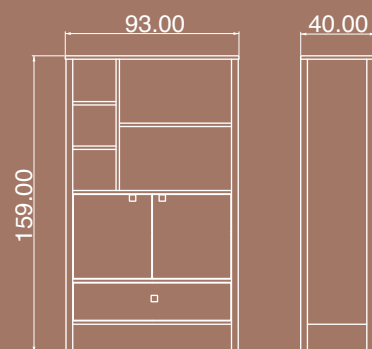

KITCHEN CABINET 01

The product has a drawer, two doors, a shelf and two small shelves.

Package Dimensions

No	Width	Height	Depth	Weight	m³
1	163cm	44cm	09cm	29kg	0.061
2	99cm	47cm	14cm	25kg	0.065