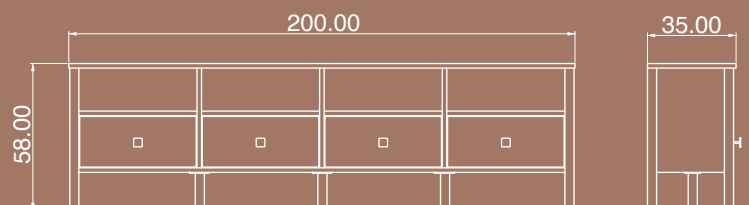

Package Dimensions

No	Width	Height	Depth	Weight	m ³
1	156cm	44cm	13cm	32kg	0.089

ROSE

● Wood White

TV UNIT 06

The product has four drawers and two shelves.

Package Dimensions

No	Width	Height	Depth	Weight	m ³
1	206cm	40cm	10cm	30kg	0.078
2	53cm	38cm	18cm	16kg	0.036