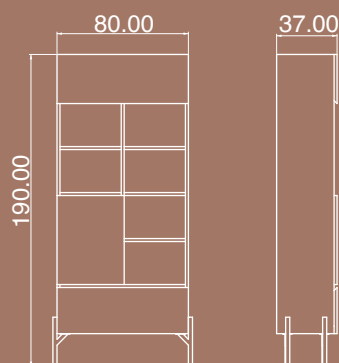

The product has three drawers and two doors.

Package Dimensions

No	Width	Height	Depth	Weight	m ³
1	200cm	50cm	09cm	-	0.090
2	94cm	50cm	15cm	-	0.071
3	102cm	45cm	09cm	-	0.041

BLUR

Sonoma

CENTER TABLE 01

The product has two shelves.

PUZZLE

● Sandstone ● Costa

CONSOLE 01

The product has three drawers and three doors.

Package Dimensions

No	Width	Height	Depth	Weight	m ³
1	186cm	49cm	09cm	-	0.082
2	91cm	47cm	15cm	-	0.062

PUZZLE

Sandstone
 Costa

BOOKSHELF 01

The product has a drawer, two doors and five shelves.

Package Dimensions

No	Width	Height	Depth	Weight	m ³
1	198cm	40cm	17cm	-	0.135

PUZZLE

● Sandstone ● Costa

CENTER TABLE 01

The product has two doors and two shelves.