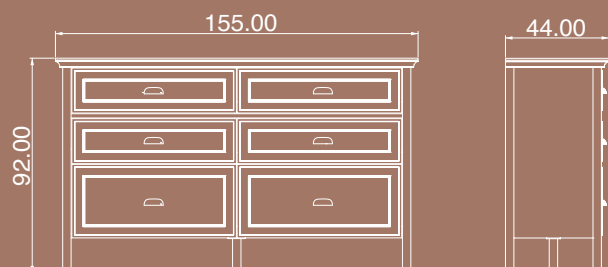

Package Dimensions

No	Width	Height	Depth	Weight	m³
1	161cm	50cm	21cm	50kg	0.169
2	78cm	38cm	08cm	16kg	0.024