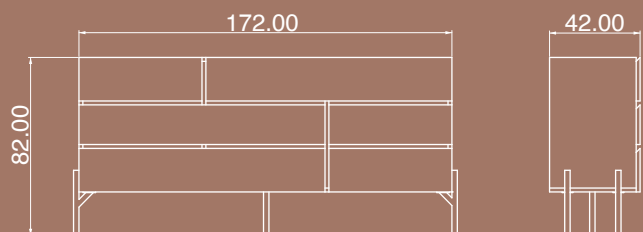

The product has three drawers and two doors.

Package Dimensions

No	Width	Height	Depth	Weight	m ³
1	200cm	50cm	09cm	-	0.090
2	94cm	50cm	15cm	-	0.071
3	102cm	45cm	09cm	-	0.041

BLUR

Sonoma

CENTER TABLE 01

The product has two shelves.

Package Dimensions

No	Width	Height	Depth	Weight	m ³
1	75cm	75cm	10cm	-	0.056

PUZZLE

Sandstone
 Costa

TV UNIT 01

The product has two drawers and two doors..

Package Dimensions

No	Width	Height	Depth	Weight	m ³
1	166cm	40cm	13cm	-	0.086

PUZZLE

● Sandstone ● Costa

CONSOLE 01

The product has three drawers and three doors.

Package Dimensions

No	Width	Height	Depth	Weight	m ³
1	186cm	49cm	09cm	-	0.082
2	91cm	47cm	15cm	-	0.062

PUZZLE

Sandstone
 Costa

BOOKSHELF 01

The product has a drawer, two doors and five shelves.

Package Dimensions

No	Width	Height	Depth	Weight	m ³
1	198cm	40cm	17cm	-	0.135

PUZZLE

● Sandstone ● Costa

CENTER TABLE 01

The product has two doors and two shelves.