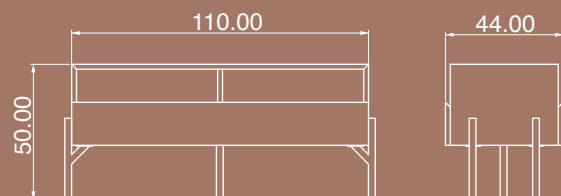

CENTER TABLE 01

The product has two doors and two shelves.

Package Dimensions

No	Width	Height	Depth	Weight	m³
1	115cm	60cm	12cm	-	0.083