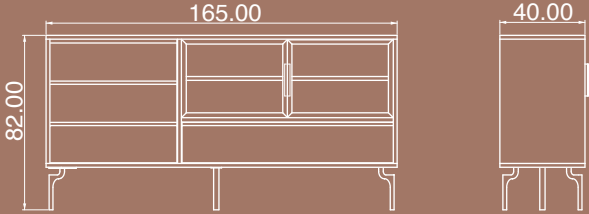

Sonoma

CONSOLE 01

This product has four drawers and two doors.

Package Dimensions

No	Width	Height	Depth	Weight	m ³
1	166cm	49cm	13cm	-	0.102
2	69cm	42cm	09cm	-	0.024

BLUR

Sonoma

BOOKSHELF 01

The product has three drawers and two doors.

Package Dimensions

No	Width	Height	Depth	Weight	m ³
1	200cm	50cm	09cm	-	0.090
2	94cm	50cm	15cm	-	0.071
3	102cm	45cm	09cm	-	0.041

BLUR

Sonoma

CENTER TABLE 01

The product has two shelves.