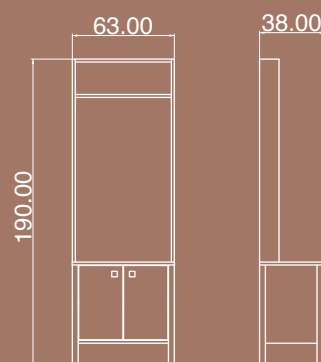

Package Dimensions

No	Width	Height	Depth	Weight	m³
1	195cm	45cm	13cm	42kg	0.114