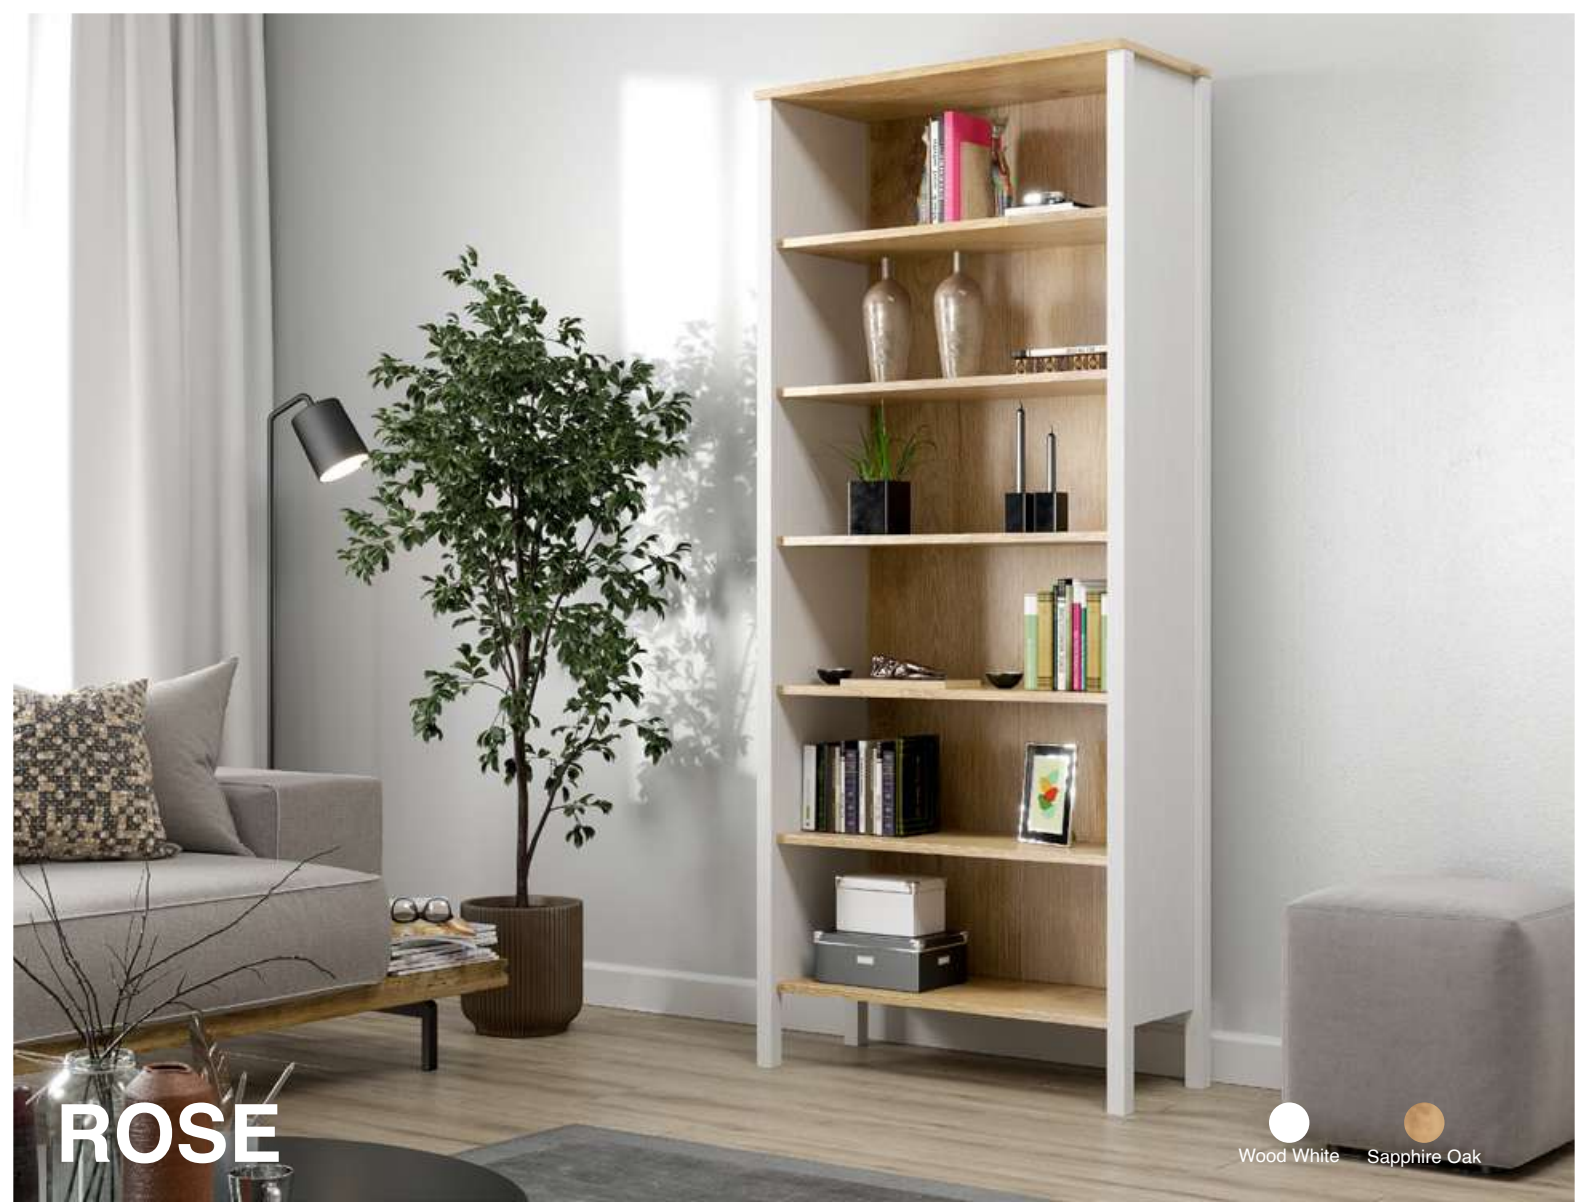

ROSE

Wood White

BOOKSHELF 02

The product has two drawers and three shelves.

Package Dimensions

No	Widht	Height	Depth	Weight	m ³
1	185cm	39cm	14cm	33kg	0.101

ROSE

Wood White Sapphire Oak