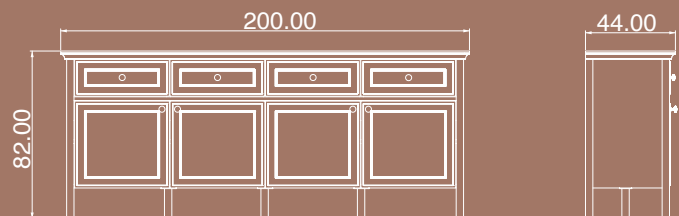

Package Dimensions

No	Width	Height	Depth	Weight	m³
1	208cm	50cm	09cm	35kg	0.094
2	86cm	50cm	18cm	27kg	0.077
3	70cm	52cm	12cm	20kg	0.044