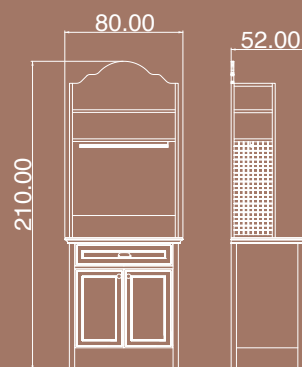

VERONA

Pearl Cream
 Sapphire Oak

COFFEE UNIT CREAM S

The product has a drawer, two doors and two shelves.

Package Dimensions

No	Width	Height	Depth	Weight	m ³
1	93cm	57cm	15cm	15kg	0.080
2	106cm	38cm	11cm	13kg	0.042
3	73cm	38cm	08cm	6kg	0.022