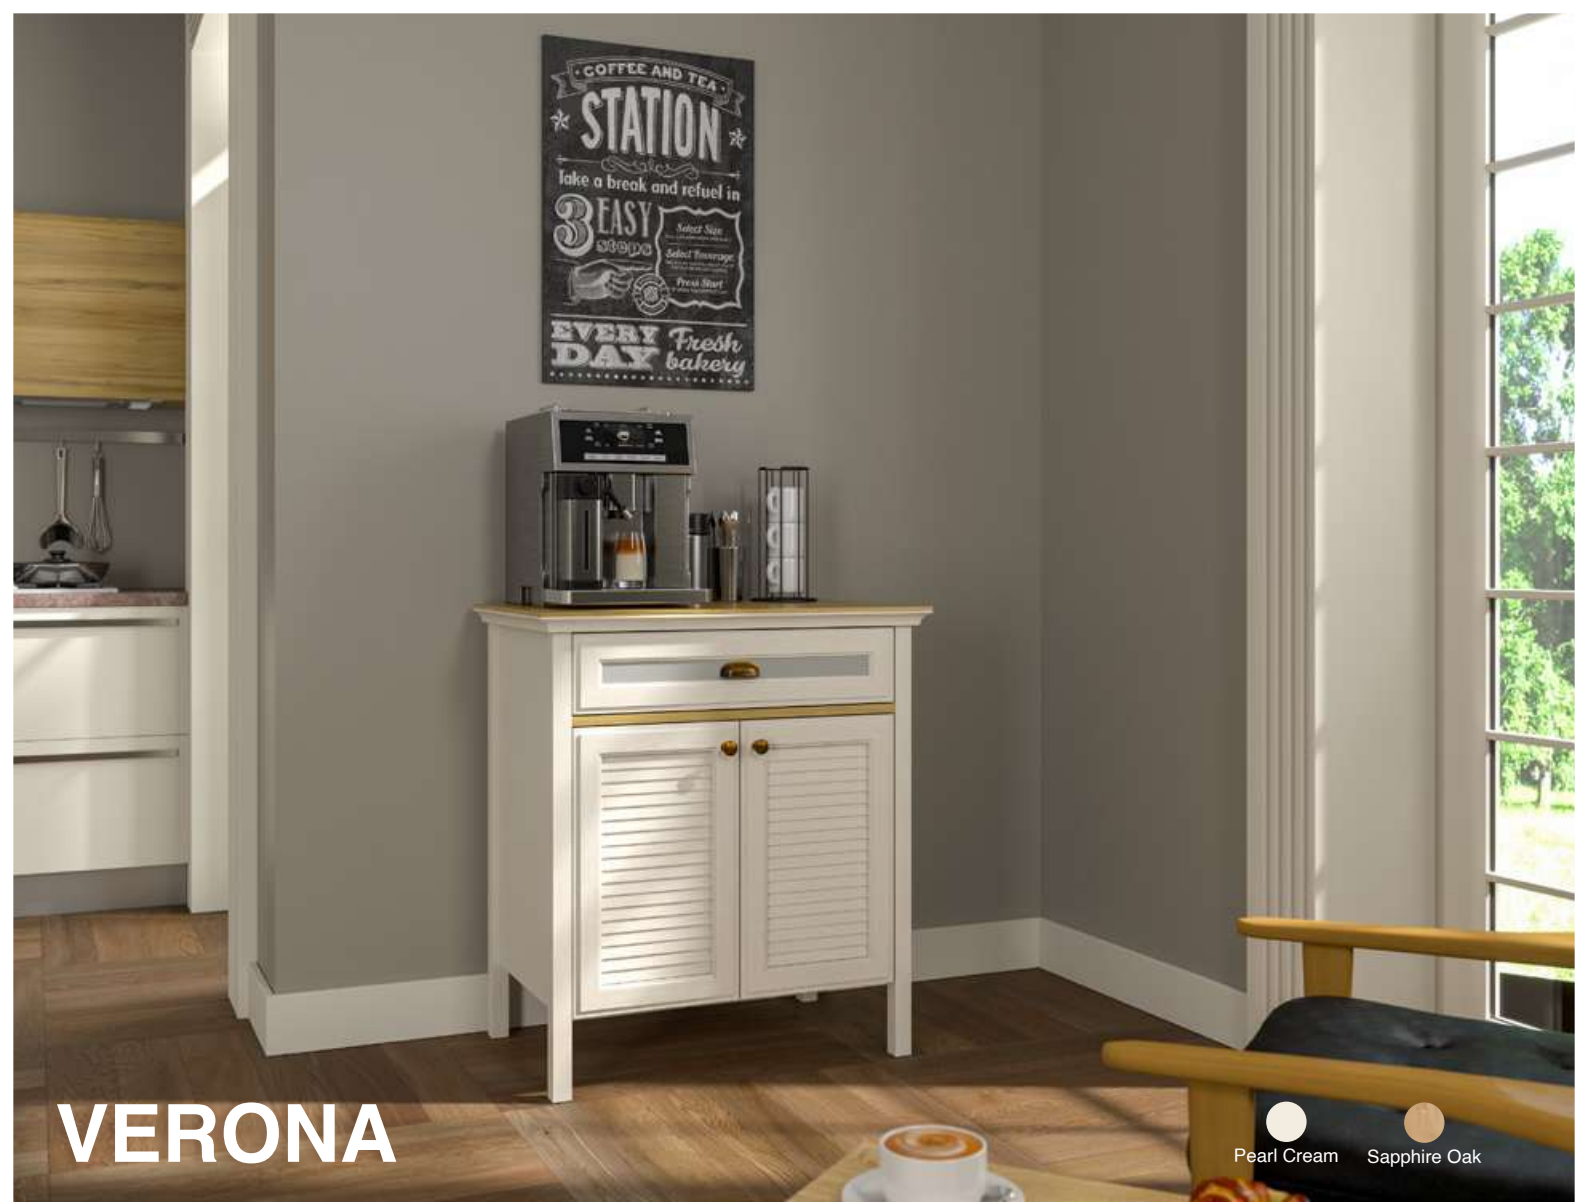

VERONA

Pearl Cream
 Sapphire Oak

COFFEE UNIT CREAM L

The product has a drawer, four doors and four shelves.

Package Dimensions

No	Width	Height	Depth	Weight	m ³
1	132cm	57cm	15cm	29kg	0.113
2	121cm	38cm	11cm	15kg	0.048
3	77cm	36cm	10cm	10kg	0.028