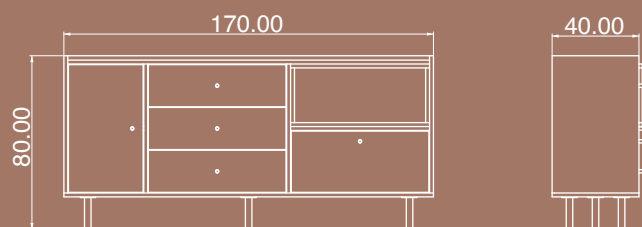

Package Dimensions

No	Width	Height	Depth	Weight	m³
1	186cm	49cm	09cm	-	0.082
2	91cm	47cm	15cm	-	0.062