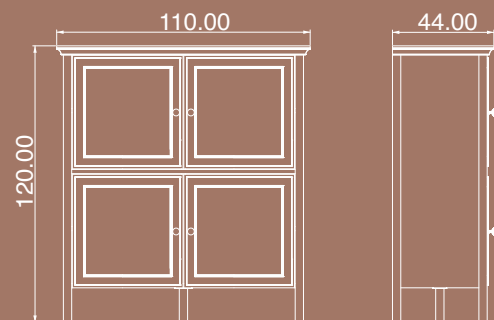

No	Width	Height	Depth	Weight	m ³
1	186cm	95cm	13cm	47.5kg	0.230

VERONA

Pearl Cream
 Sapphire Oak

SHOWCASE 01

The product has a drawer, four doors and two shelves.

Package Dimensions

No	Width	Height	Depth	Weight	m ³
1	200cm	50cm	09cm	29kg	0.090
2	94cm	50cm	15cm	37kg	0.071
3	102cm	45cm	09cm	30kg	0.041

VERONA

Pearl Cream
 Sapphire Oak

SHOWCASE 02

The product has four doors and two shelves.

Package Dimensions

No	Width	Height	Depth	Weight	m ³
1	126cm	50cm	21cm	46kg	0.132
2	58cm	58cm	10cm	8kg	0.034

VERONA

Pearl Cream
 Sapphire Oak

SHOWCASE 03

The product has two drawers, four doors and four shelves.

Package Dimensions

No	Width	Height	Depth	Weight	m ³
1	142cm	51cm	13cm	32kg	0.091
2	103cm	36cm	15cm	28kg	0.053
3	129cm	46cm	10cm	21kg	0.059