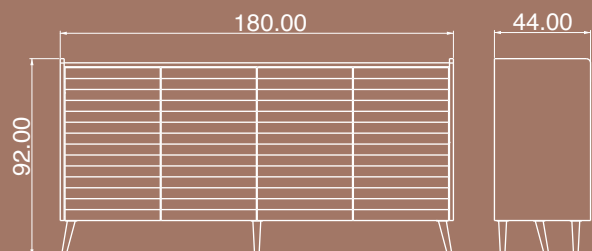

Pera
 Black

CONSOLE 01

The product has four doors.

Package Dimensions

No	Width	Height	Depth	Weight	m ³
1	185cm	50cm	13cm	-	-
2	83cm	50cm	12cm	-	-

LILY

● Pera ● Black

BOOKSHELF 01