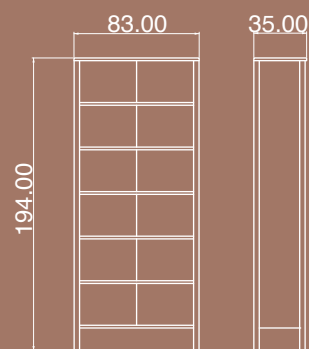

Package Dimensions

No	Width	Height	Depth	Weight	m³
1	198cm	40cm	17cm	45kg	0.135