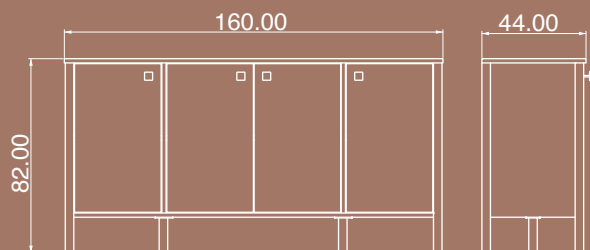

Package Dimensions

No	Width	Height	Depth	Weight	m ³
1	156cm	44cm	13cm	32kg	0.089

ROSE

● Wood White

TV UNIT 06

The product has four drawers and two shelves.

Package Dimensions

No	Width	Height	Depth	Weight	m ³
1	206cm	40cm	10cm	30kg	0.078
2	53cm	38cm	18cm	16kg	0.036

ROSE

Wood White
 Sapphire Oak

CONSOLE 01

The product has four doors.

Package Dimensions

No	Width	Height	Depth	Weight	m ³
1	166cm	49cm	13cm	38kg	0.102
2	69cm	42cm	09cm	10kg	0.024

ROSE

Wood White