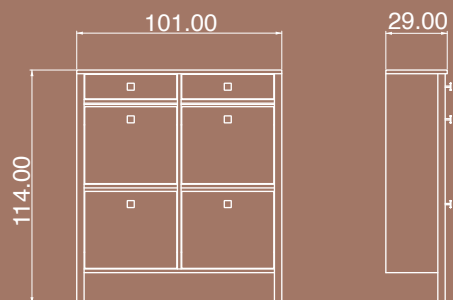

Package Dimensions

No	Width	Height	Depth	Weight	m ³
1	112cm	58cm	16cm	30kg	0.100

ROSE

Wood White

SHOE CABINET 04

The product has two drawers and three doors.

Package Dimensions

No	Width	Height	Depth	Weight	m ³
1	118cm	32cm	14cm	22kg	0.051
2	51cm	43cm	17cm	13kg	0.037