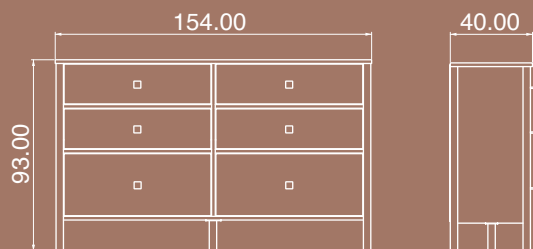

Package Dimensions

No	Width	Height	Depth	Weight	m³
1	161cm	45cm	11cm	33kg	0.079
2	98cm	45cm	16cm	26kg	0.070