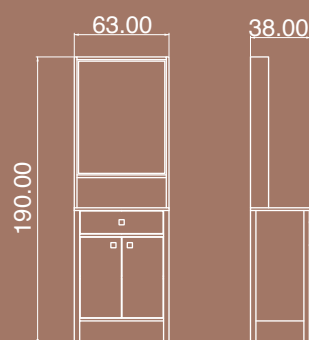

Package Dimensions

No	Width	Height	Depth	Weight	m³
1	195cm	44cm	10cm	31.5kg	0.086
2	69cm	45cm	16cm	18kg	0.048