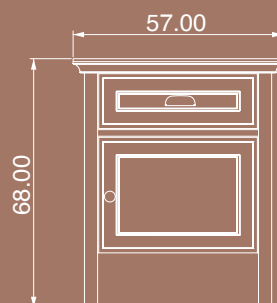

Package Dimensions

No	Width	Height	Depth	Weight	m³
1	74cm	50cm	13cm	17kg	0.481
2	56cm	35cm	06cm	4kg	0.012