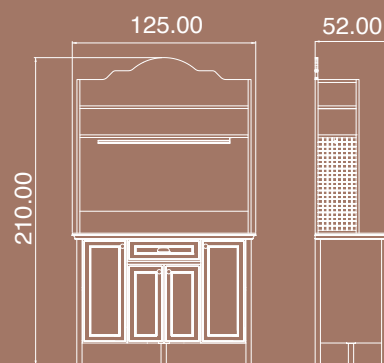

125

BLUR

Sonoma

TV UNIT 01

The product has two drawers and two doors.

Package Dimensions

No	Width	Height	Depth	Weight	m ³
1	177cm	40cm	14cm	-	0.093

BLUR

Sonoma

CONSOLE 01

This product has four drawers and two doors.

Package Dimensions

No	Width	Height	Depth	Weight	m ³
1	166cm	49cm	13cm	-	0.102
2	69cm	42cm	09cm	-	0.024

BLUR

Sonoma

BOOKSHELF 01

The product has three drawers and two doors.

Package Dimensions

No	Width	Height	Depth	Weight	m ³
1	200cm	50cm	09cm	-	0.090
2	94cm	50cm	15cm	-	0.071
3	102cm	45cm	09cm	-	0.041

BLUR

Sonoma

CENTER TABLE 01

The product has two shelves.

VERONA

Pearl Cream
 Sapphire Oak

COFFEE UNIT CREAM L

The product has a drawer, four doors and four shelves.

Package Dimensions

No	Width	Height	Depth	Weight	m ³
1	132cm	57cm	15cm	29kg	0.113
2	121cm	38cm	11cm	15kg	0.048
3	77cm	36cm	10cm	10kg	0.028