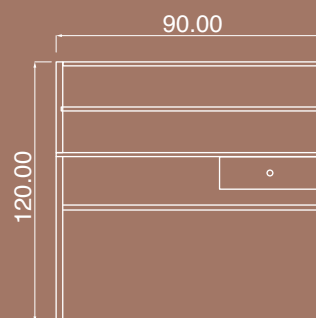

Package Dimensions

No	Width	Height	Depth	Weight	m³
1	126cm	65cm	12cm	32kg	0.0983