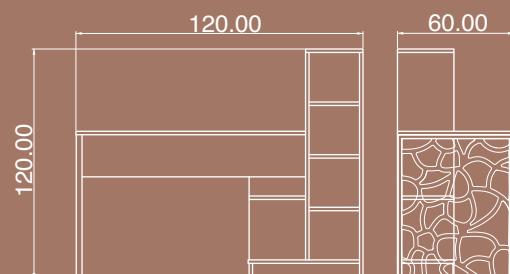

Package Dimensions

No	Width	Height	Depth	Weight	m³
1	126cm	65cm	12cm	33kg	0.0983