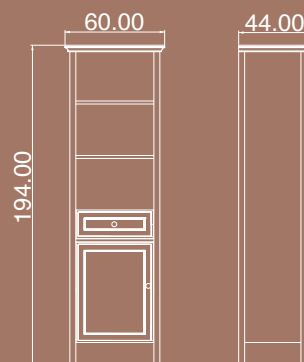

Package Dimensions

No	Width	Height	Depth	Weight	m³
1	200cm	50cm	17cm	38kg	0.170
2	70cm	50cm	05cm	7kg	0.018