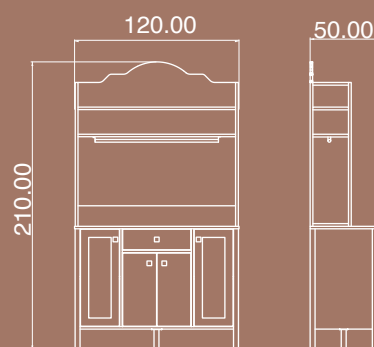

ROSE

Wood White Sapphire Oak

COFFEE UNIT CREAM L

The product has a drawer, four doors and two shelves with white metal profiles.

Package Dimensions

No	Width	Height	Depth	Weight	m ³
1	126cm	55cm	09cm	22kg	0.059
2	121cm	38cm	11cm	28kg	0.048
3	78cm	53cm	09cm	18.5kg	0.035

ROSE

Wood White Sapphire Oak

COFFEE UNIT BLACK S

The product has a drawer, two glass doors, and two shelves with black metal profiles.

Package Dimensions

No	Width	Height	Depth	Weight	m ³
1	96cm	55cm	09cm	18kg	0.045
2	106cm	38cm	11cm	17kg	0.042