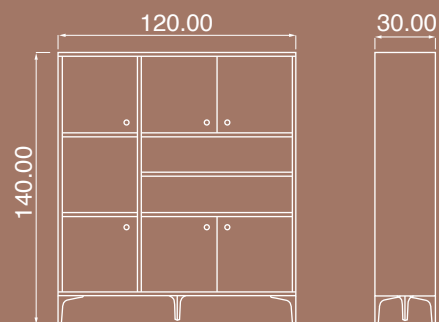

Package Dimensions

No	Widht	Height	Depth	Weight	m³
1