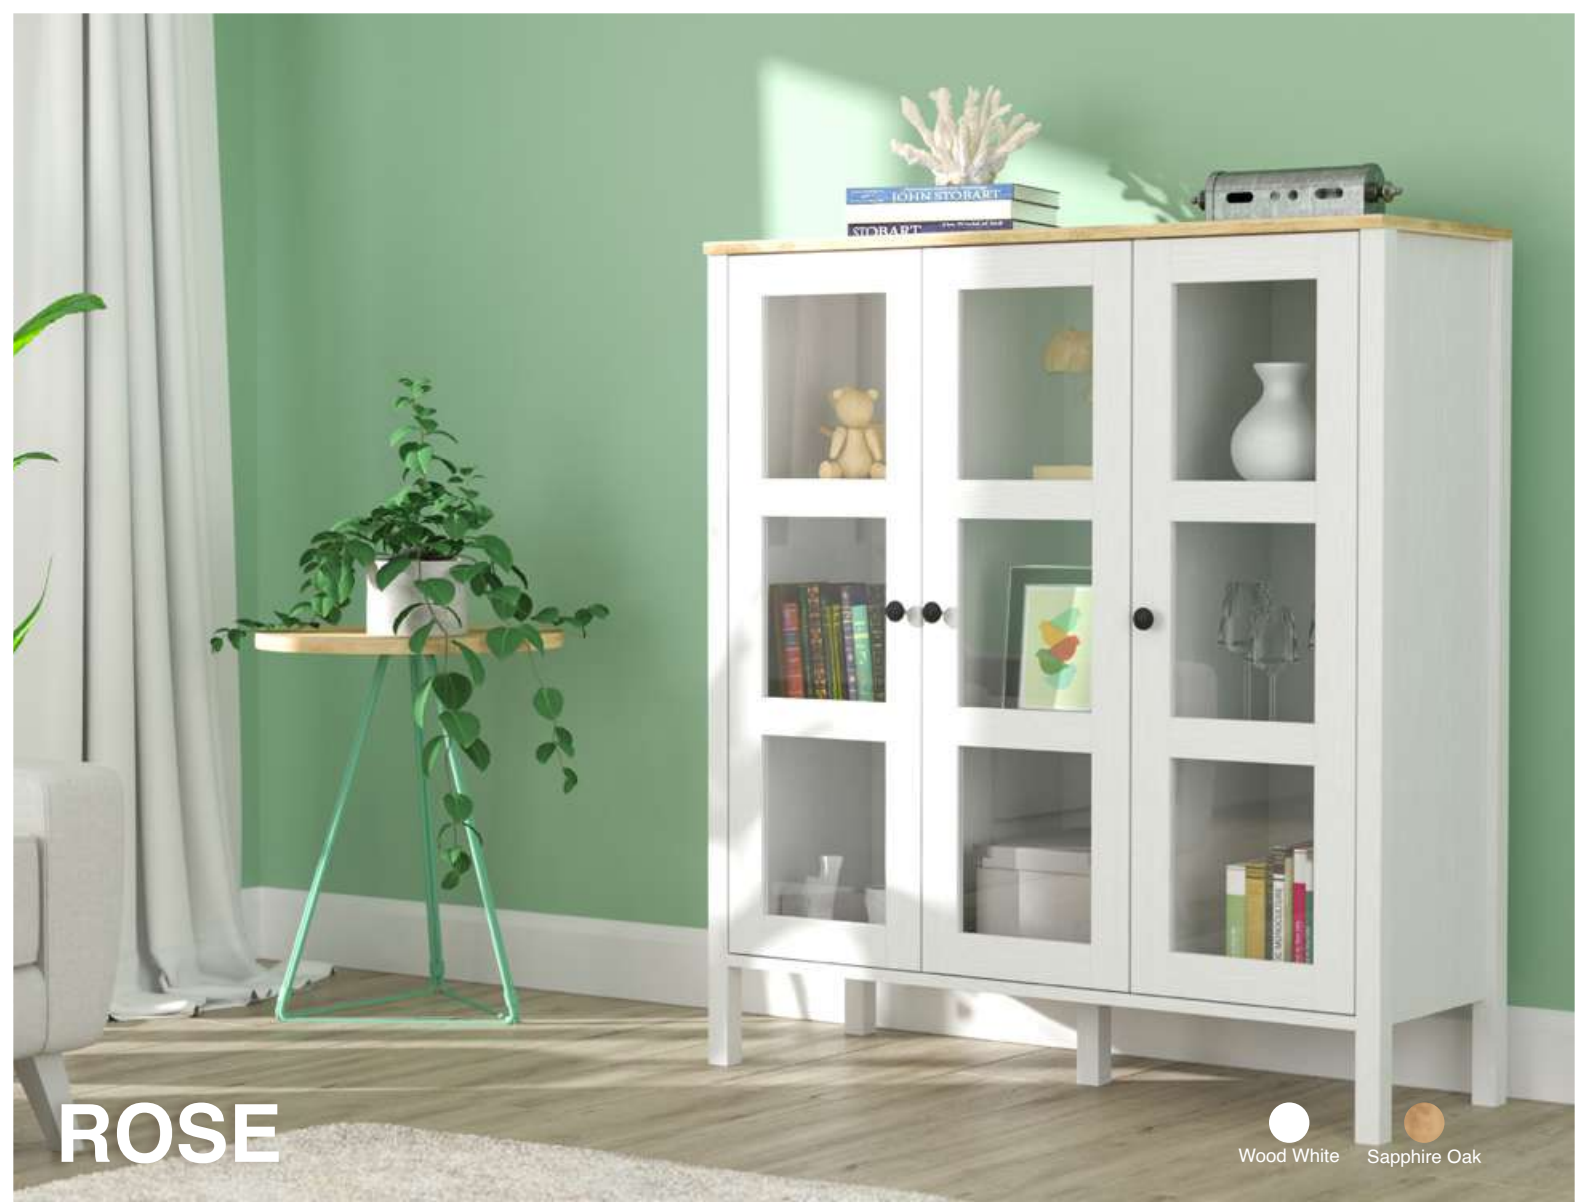

SHOWCASE 03

The product has two drawers, four doors and four shelves.

Package Dimensions

No	Width	Height	Depth	Weight	m ³
1	140cm	48cm	15cm	34kg	0.097
2	136cm	49cm	08cm	26kg	0.050
3	104cm	36cm	08cm	13kg	0.030