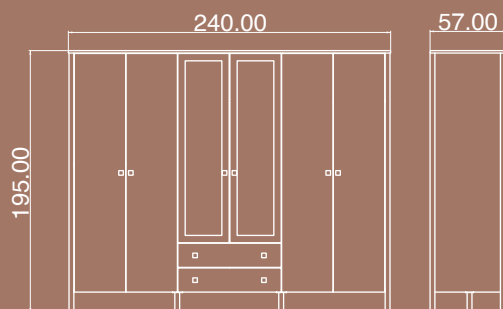

ROSE

Wood White

WARDROBE 01

The product has two drawers and six doors.

Package Dimensions

No	Width	Height	Depth	Weight	m³
1	199cm	61cm	08cm	36kg	0.097
2	182cm	58cm	11cm	43.5kg	0.116
3	246cm	62cm	08cm	48kg	0.122
4	184cm	43cm	08cm	29.5kg	0.063