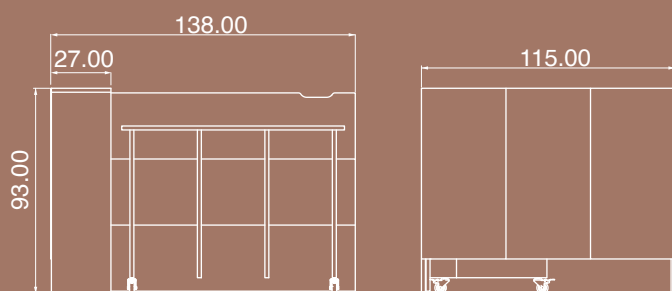

Sapphire Oak

STUDY DESK 04

The product has three shelves.

Package Dimensions

No	Width	Height	Depth	Weight	m³
1	122cm	32cm	14cm	26kg	0.0527
2	115cm	35cm	08cm	12kg	0.0322
3	107cm	45cm	10cm	24kg	0.0482