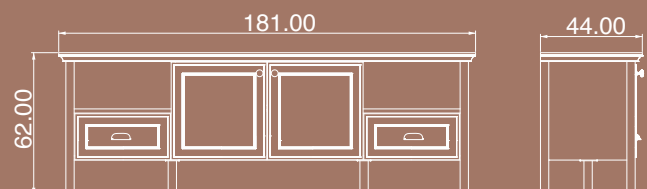

Package Dimensions

No	Width	Height	Depth	Weight	m ³
1	186cm	50cm	12cm	30kg	0.112
2	50cm	50cm	08cm	16kg	0.020

VERONA

Pearl Cream
 Sapphire Oak

TV UNIT 02

The product has four drawers, a door and a shelf.

Package Dimensions

No	Width	Height	Depth	Weight	m ³
1	156cm	50cm	14cm	35kg	0.109
2	50cm	50cm	07cm	6kg	0.018

VERONA

Pearl Cream
 Sapphire Oak

TV UNIT 03

The product has two drawers, two doors.

Package Dimensions

No	Width	Height	Depth	Weight	m ³
1	186cm	50cm	16cm	35kg	0.149
2	50cm	50cm	08cm	8kg	0.020