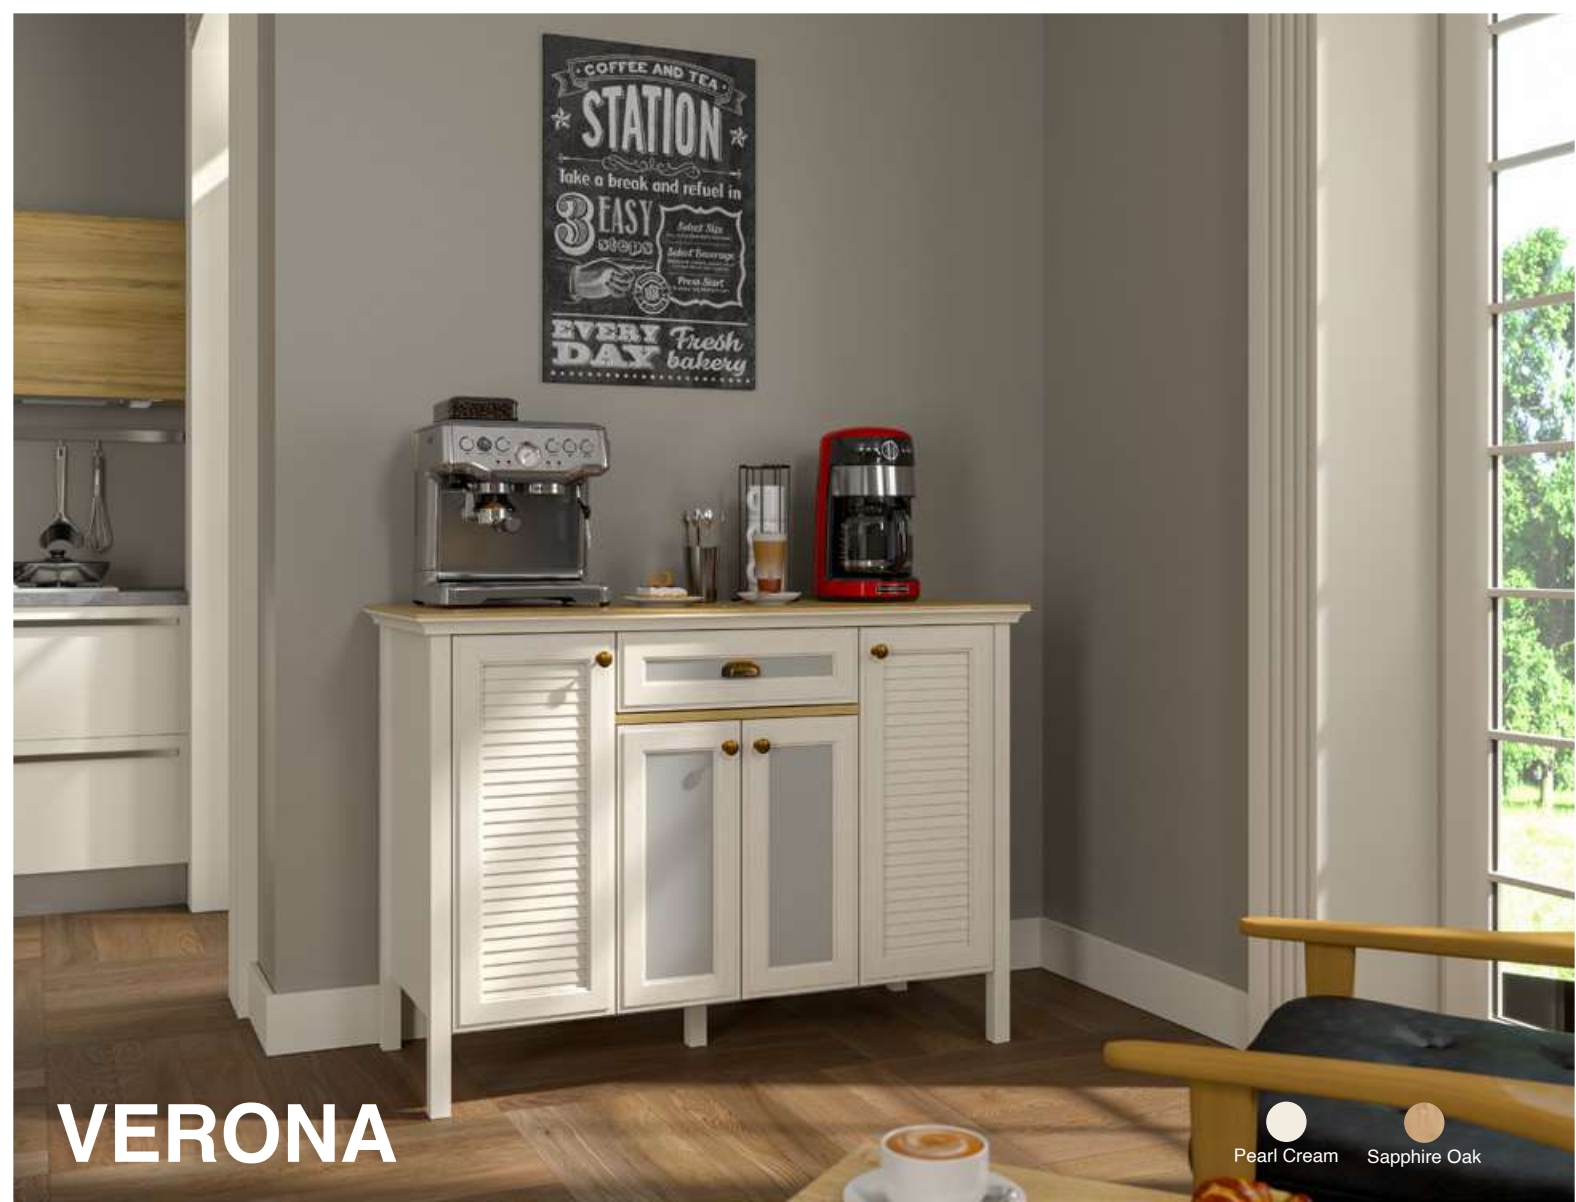

VERONA

☐ Pearl Cream
☐ Sapphire Oak