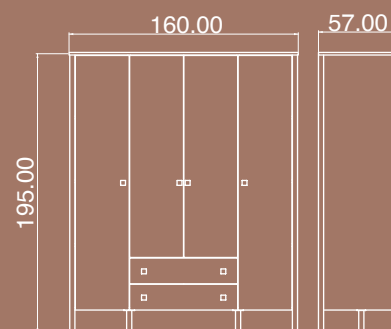

Package Dimensions

No	Width	Height	Depth	Weight	m³
1	199cm	61cm	09cm	39kg	0.103
2	182cm	58cm	07cm	29.5kg	0.069
3	166cm	62cm	09cm	33kg	0.087
4	184cm	43cm	08cm	26kg	0.063