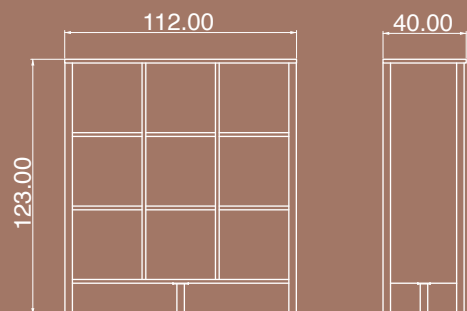

BOOKSHELF 03

The product has six shelves.

Package Dimensions

No	Width	Height	Depth	Weight	m ³
1	198cm	40cm	17cm	45kg	0.135

ROSE

Wood White Sapphire Oak

BOOKSHELF 04

The product has nine square shelves.

Package Dimensions

No	Width	Height	Depth	Weight	m ³
1	127cm	44cm	12cm	19kg	0.067
2	46cm	17cm	10cm	22.5kg	0.008
3	109cm	38cm	07cm	11kg	0.027

ROSE

Wood White
 Sapphire Oak

CENTER TABLE 01

The product has a shelf.