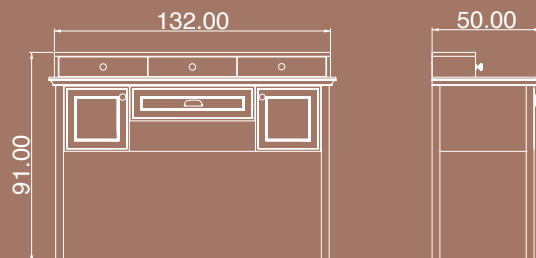

125

BLUR

Sonoma

TV UNIT 01

The product has two drawers and two doors.

Package Dimensions

No	Width	Height	Depth	Weight	m ³
1	177cm	40cm	14cm	-	0.093

BLUR

The product has three drawers and two doors.

Package Dimensions

No	Width	Height	Depth	Weight	m ³
1	200cm	50cm	09cm	-	0.090
2	94cm	50cm	15cm	-	0.071
3	102cm	45cm	09cm	-	0.041

BLUR

Sonoma

CENTER TABLE 01

The product has two shelves.

VERONA

Pearl Cream
 Sapphire Oak

MAKEUP DESK 01

The product has four drawers, two doors.

Package Dimensions

No	Width	Height	Depth	Weight	m ³
1	138cm	55cm	14cm	26kg	0.106
2	66cm	35cm	06cm	10kg	0.013

VERONA

Pearl Cream
 Sapphire Oak