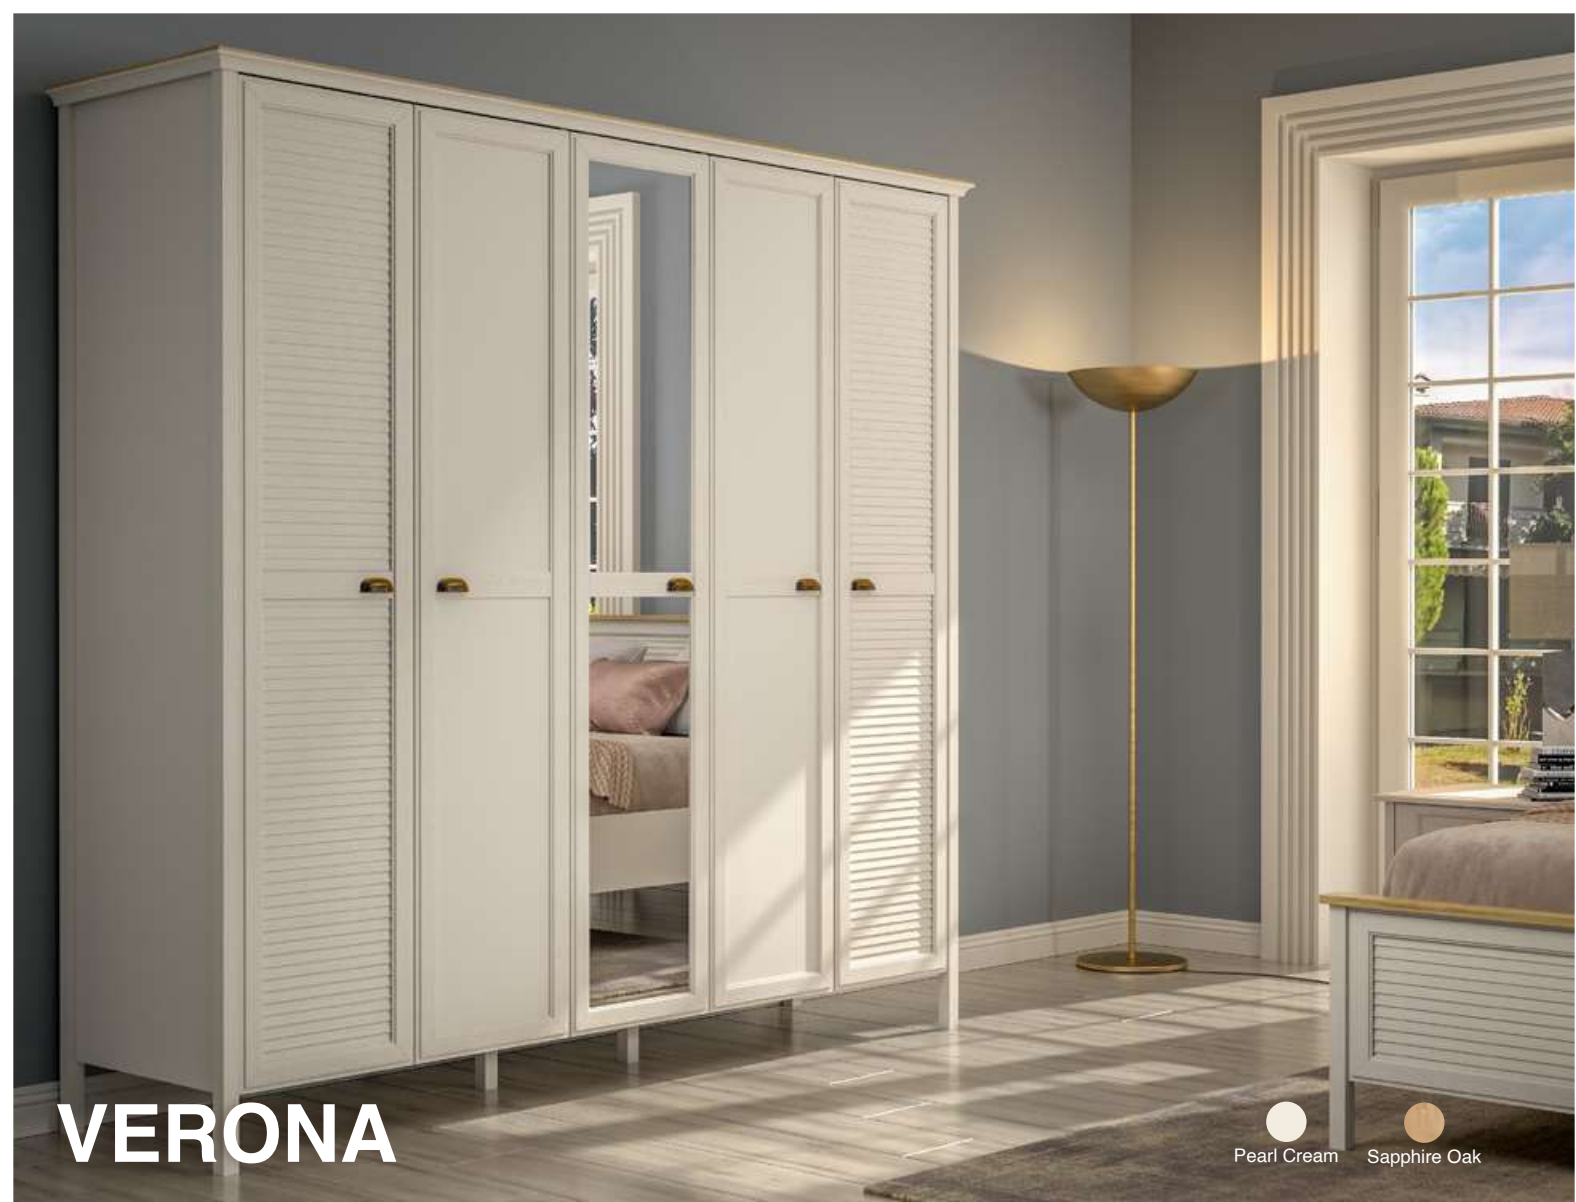

VERONA

Pearl Cream
 Sapphire Oak