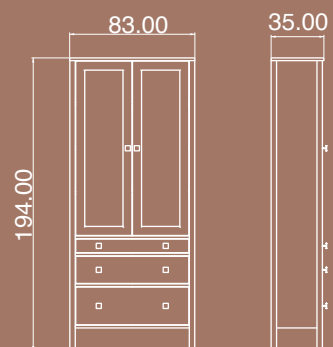

DRESSER L

The product has six drawers.

Package Dimensions

No	Width	Height	Depth	Weight	m ³
1	161cm	50cm	21cm	50kg	0.169
2	78cm	38cm	08cm	16kg	0.024

VERONA

Pearl Cream
 Sapphire Oak

DRESSER S

The product has five drawers.

Package Dimensions

No	Width	Height	Depth	Weight	m ³
1	116cm	50cm	18cm	38kg	0.104
2	110cm	40cm	07cm	18kg	0.031

VERONA

● Pearl Cream

● Sapphire Oak

DRESSER LONG

The product has five drawers.

Package Dimensions

No	Widht	Height	Depth	Weight	m ³
1	186cm	95cm	09cm	34.5kg	0.159

ROSE

Wood White Sapphire Oak

SHOWCASE 01

The product has three drawers, two doors and three shelves.

Package Dimensions

No	Width	Height	Depth	Weight	m ³
1	198cm	44cm	13cm	34kg	0.109
2	82cm	39cm	14cm	18kg	0.044
3	122cm	43cm	05cm	9kg	0.026