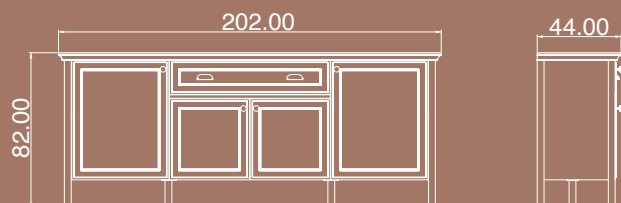

Package Dimensions

No	Widht	Height	Depth	Weight	m³
1	208cm	50cm	10cm	35kg	0.104
2	86cm	50cm	16cm	27kg	0.069
3	70cm	52cm	12cm	20kg	0.044