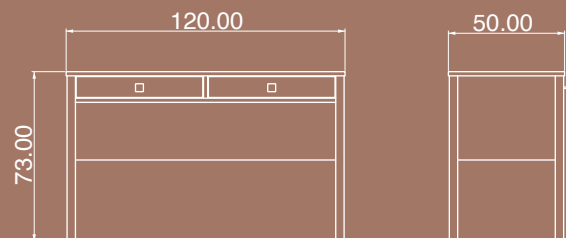

STUDY DESK 01

The product has a drawer and door.

Package Dimensions

No	Width	Height	Depth	Weight	m ³
1	126cm	65cm	15cm	32kg	0.119

STUDY DESK 02

The product has two drawers.

Package Dimensions

No	Width	Height	Depth	Weight	m ³
1	126cm	55cm	11cm	21kg	0.073