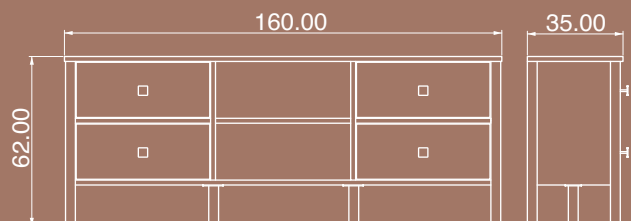

Package Dimensions

No	Width	Height	Depth	Weight	m ³
1	146cm	40cm	15cm	30kg	0.085

ROSE

Wood White

TV UNIT 02

The product has four drawers and two shelves.

Package Dimensions

No	Width	Height	Depth	Weight	m ³
1	166cm	40cm	14cm	37kg	0.093