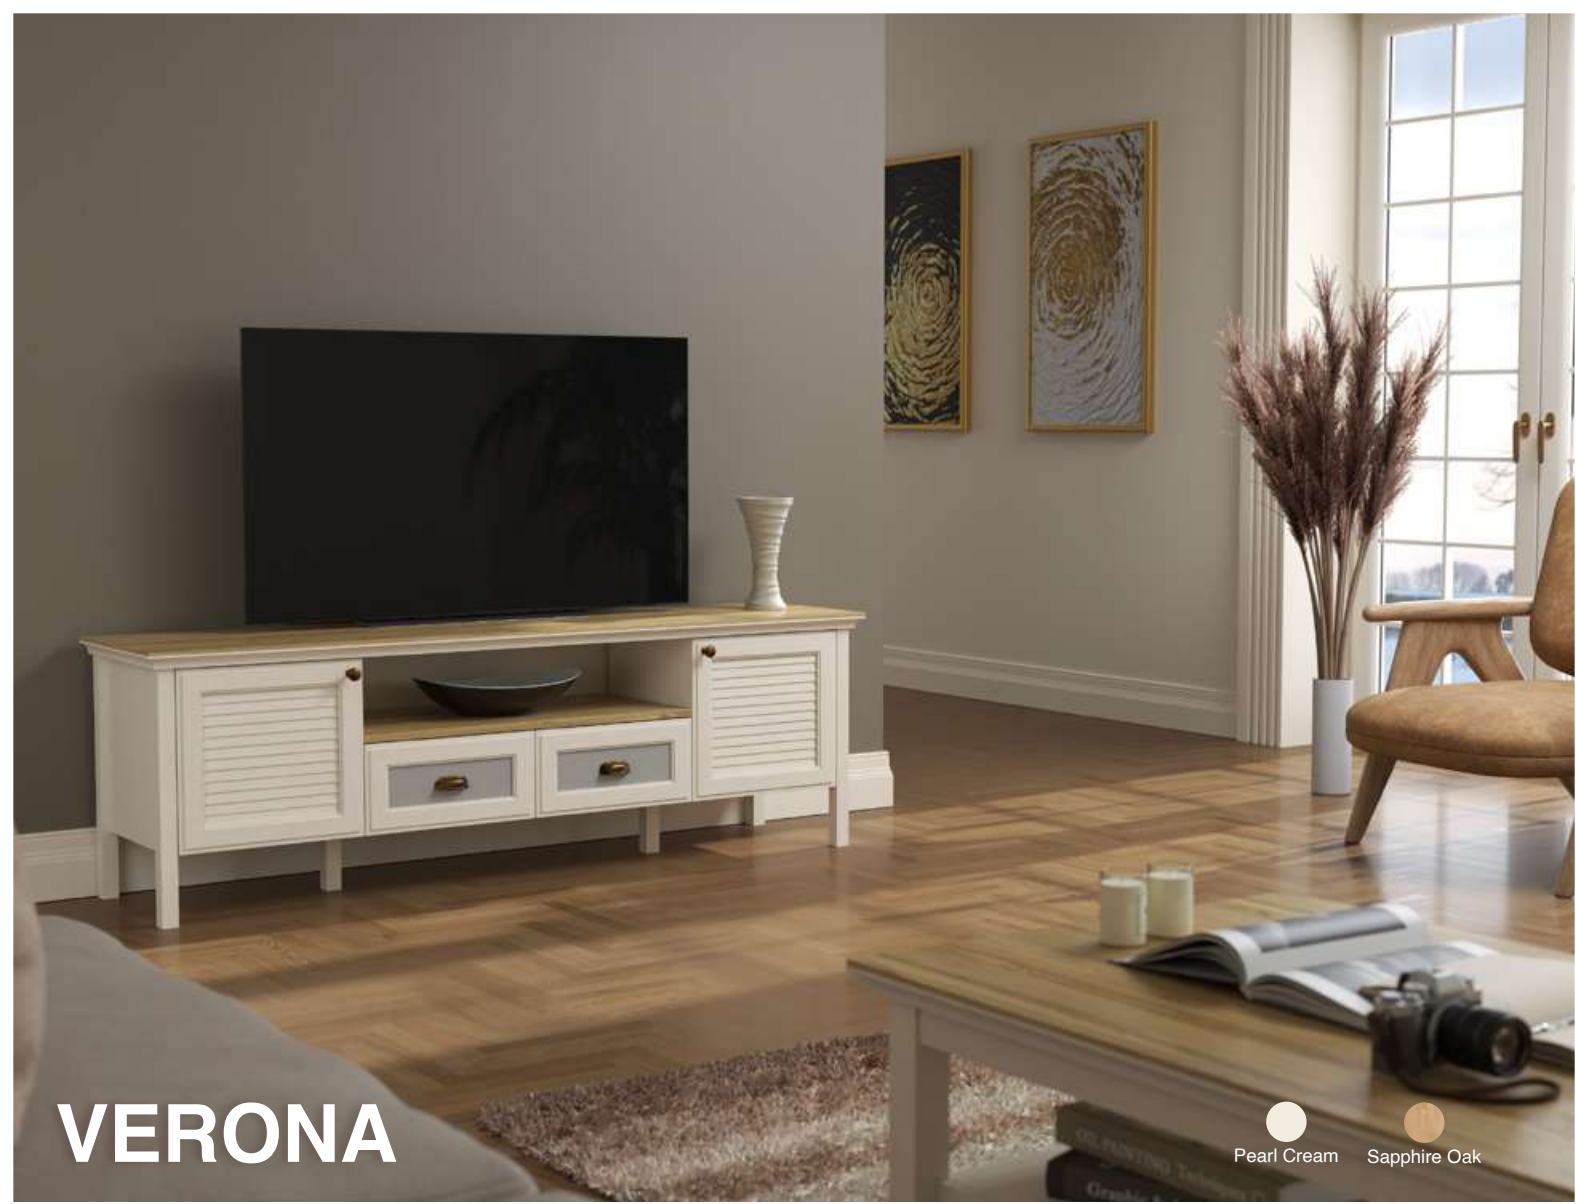

Package Dimensions

No	Width	Height	Depth	Weight	m ³
1	115cm	60cm	12cm	-	0.083

VERONA

Living Room

VERONA

Pearl Cream
 Sapphire Oak

TV UNIT 01

The product has two drawers and two doors.