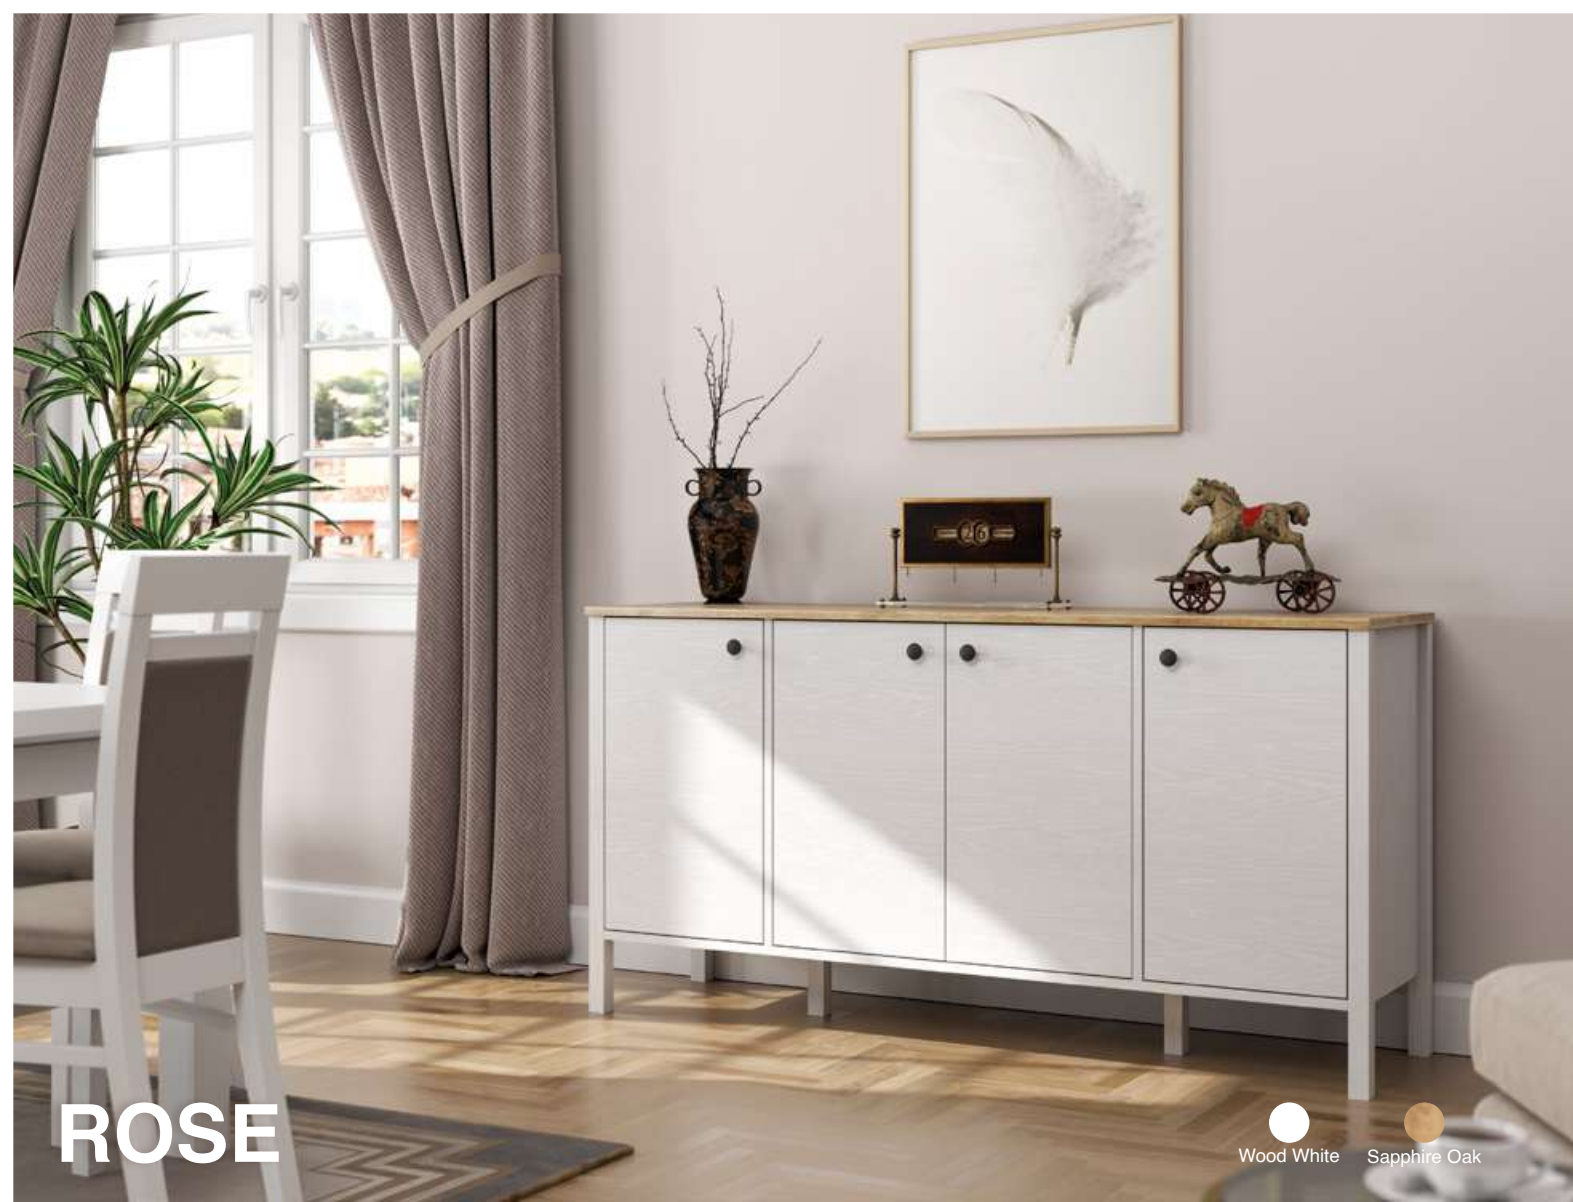

Package Dimensions

No	Width	Height	Depth	Weight	m ³
1	156cm	44cm	13cm	32kg	0.089

ROSE

● Wood White

TV UNIT 06

The product has four drawers and two shelves.

Package Dimensions

No	Width	Height	Depth	Weight	m ³
1	206cm	40cm	10cm	30kg	0.078
2	53cm	38cm	18cm	16kg	0.036