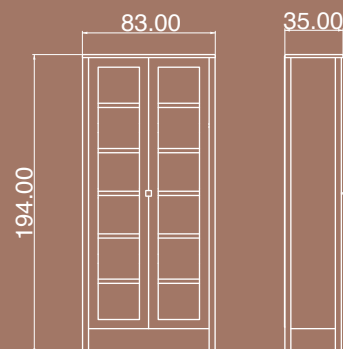

DRESSER L

The product has six drawers.

Package Dimensions

No	Width	Height	Depth	Weight	m ³
1	161cm	50cm	21cm	50kg	0.169
2	78cm	38cm	08cm	16kg	0.024

VERONA

Pearl Cream
 Sapphire Oak

DRESSER S

The product has five drawers.

Wood White Sapphire Oak

SHOWCASE 05

The product has two doors and five shelves.

Package Dimensions

No	Width	Height	Depth	Weight	m ³
1	198cm	40cm	17cm	45kg	0.135
2	181cm	43cm	07cm	12kg	0.054

ROSE

Wood White Sapphire Oak