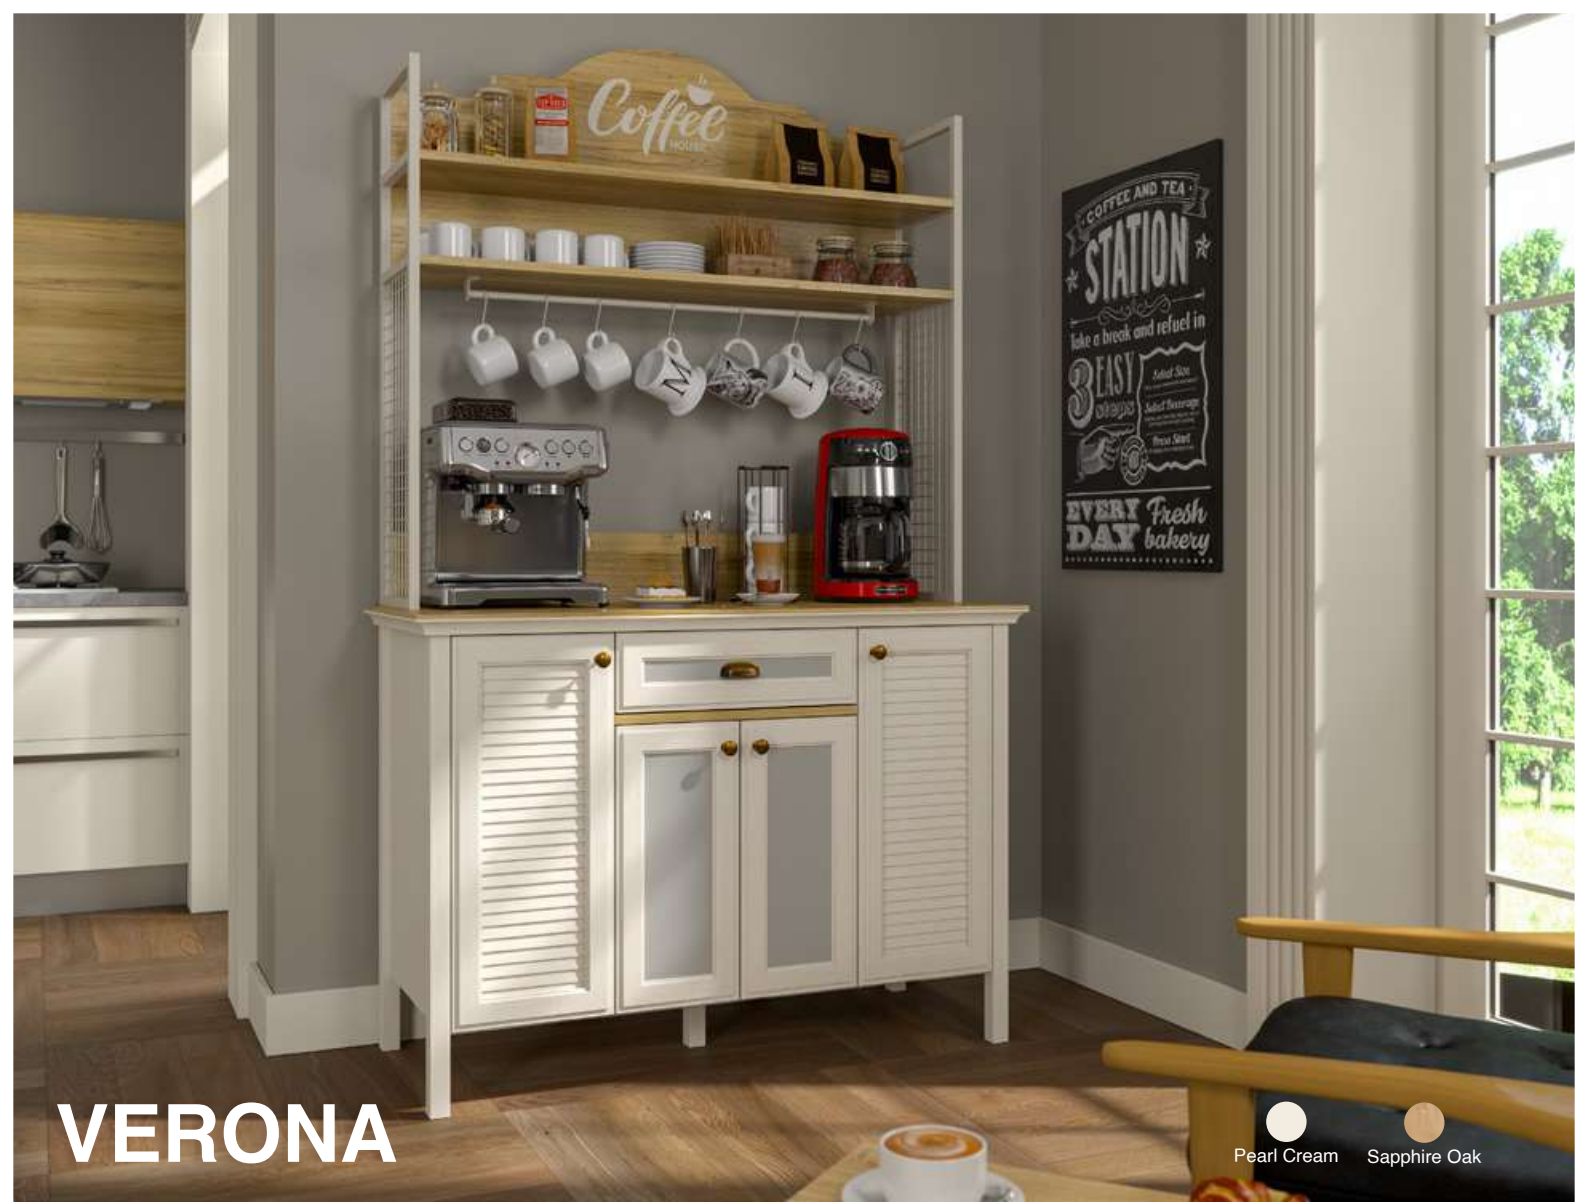

VERONA

Pearl Cream
 Sapphire Oak

COFFEE UNIT BLACK L

The product has a drawer, four doors and four shelves.

Package Dimensions

No	Width	Height	Depth	Weight	m ³
1	132cm	57cm	15cm	29kg	0.113
2	121cm	38cm	11cm	15kg	0.048
3	77cm	36cm	10cm	10kg	0.028