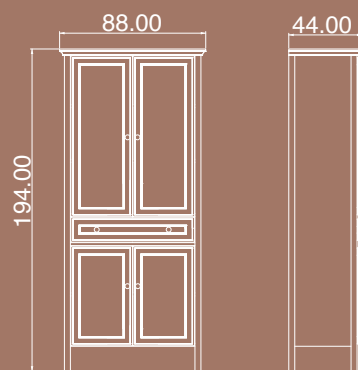

125

BLUR

Sonoma

TV UNIT 01

The product has two drawers and two doors.

Package Dimensions

No	Width	Height	Depth	Weight	m ³
1	177cm	40cm	14cm	-	0.093

BLUR

Package Dimensions

No	Width	Height	Depth	Weight	m ³
1	106cm	75cm	09cm	24kg	0.072

VERONA

Dining Room

VERONA

Pearl Cream
 Sapphire Oak

DINING TABLE 01

Package Dimensions

No	Width	Height	Depth	Weight	m ³
1	186cm	95cm	13cm	47.5kg	0.230

VERONA

Pearl Cream
 Sapphire Oak

SHOWCASE 01

The product has a drawer, four doors and two shelves.

Package Dimensions

No	Width	Height	Depth	Weight	m ³
1	200cm	50cm	09cm	29kg	0.090
2	94cm	50cm	15cm	37kg	0.071
3	102cm	45cm	09cm	30kg	0.041

VERONA

Pearl Cream
 Sapphire Oak

SHOWCASE 02

The product has four doors and two shelves.

Package Dimensions

No	Width	Height	Depth	Weight	m ³
1	126cm	50cm	21cm	46kg	0.132
2	58cm	58cm	10cm	8kg	0.034

VERONA

Pearl Cream
 Sapphire Oak