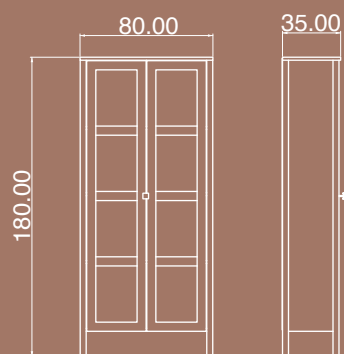

DRESSER L

The product has six drawers.

Package Dimensions

No	Width	Height	Depth	Weight	m ³
1	161cm	50cm	21cm	50kg	0.169
2	78cm	38cm	08cm	16kg	0.024

VERONA

Pearl Cream
 Sapphire Oak

DRESSER S

The product has five drawers.

No	Width	Height	Depth	Weight	m ³
1	186cm	49cm	09cm	30kg	0.082
2	91cm	47cm	15cm	23.5kg	0.062

ROSE

Wood White

BOOKSHELF 01

The product has four shelves and two doors.

Package Dimensions

No	Width	Height	Depth	Weight	m ³
1	185cm	42cm	15cm	33kg	0.117
2	170cm	41cm	05cm	12.5kg	0.031