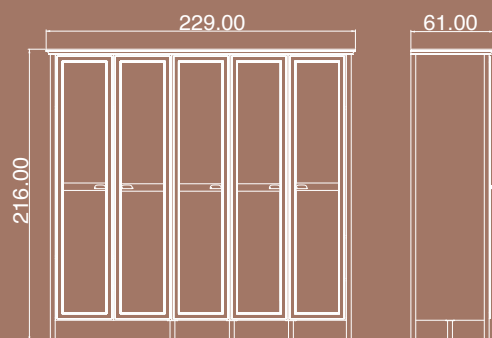

125

BLUR

Sonoma

TV UNIT 01

The product has two drawers and two doors.

Package Dimensions

No	Width	Height	Depth	Weight	m ³
1	177cm	40cm	14cm	-	0.093

BLUR

The product has three drawers and two doors.

Package Dimensions

No	Width	Height	Depth	Weight	m ³
1	200cm	50cm	09cm	-	0.090
2	94cm	50cm	15cm	-	0.071
3	102cm	45cm	09cm	-	0.041

BLUR

Sonoma

CENTER TABLE 01

The product has two shelves.

No	Width	Height	Depth	Weight	m ³
1	221cm	65cm	12cm	39.5kg	0.172
2	202cm	56cm	10cm	28.5kg	0.113
3	192cm	65cm	07cm	38kg	0.081
4	206cm	49cm	11cm	29.5kg	0.111

VERONA

Pearl Cream
 Sapphire Oak

WARDROBE 02

The product has two drawers, five doors and ten shelves.

Package Dimensions

No	Width	Height	Depth	Weight	m ³
1	221cm	65cm	11cm	39.5kg	0.158
2	202cm	56cm	12cm	28.5kg	0.136
3	235cm	65cm	12cm	41kg	0.183
4	206cm	49cm	08cm	29.5kg	0.081
5	206cm	49cm	06cm	20kg	0.061