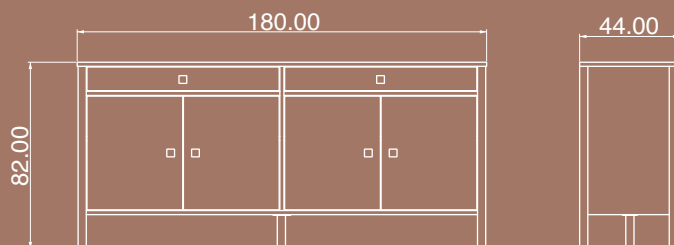

Package Dimensions

No	Width	Height	Depth	Weight	m³
1	186cm	49cm	09cm	30kg	0.082
2	91cm	47cm	15cm	23.5kg	0.062