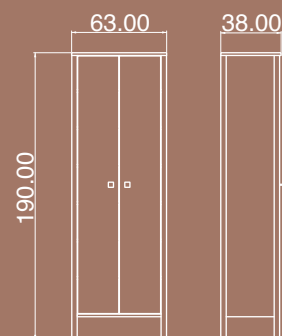

Package Dimensions

No	Width	Height	Depth	Weight	m³
1	104cm	64cm	17cm	32kg	0.110