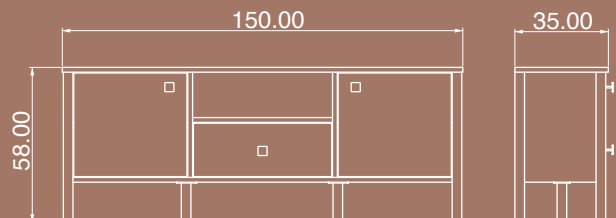

TV UNIT 04

The product has two drawers, two doors and a shelf.

Package Dimensions

No	Width	Height	Depth	Weight	m ³
1	187cm	44cm	14cm	39kg	0.115

ROSE

Wood White
 Sapphire Oak

TV UNIT 05

The product has a drawers, two doors and a shelf.

Package Dimensions

No	Width	Height	Depth	Weight	m ³
1	156cm	44cm	13cm	32kg	0.089

ROSE

● Wood White

TV UNIT 06

The product has four drawers and two shelves.

Package Dimensions

No	Width	Height	Depth	Weight	m ³
1	206cm	40cm	10cm	30kg	0.078
2	53cm	38cm	18cm	16kg	0.036