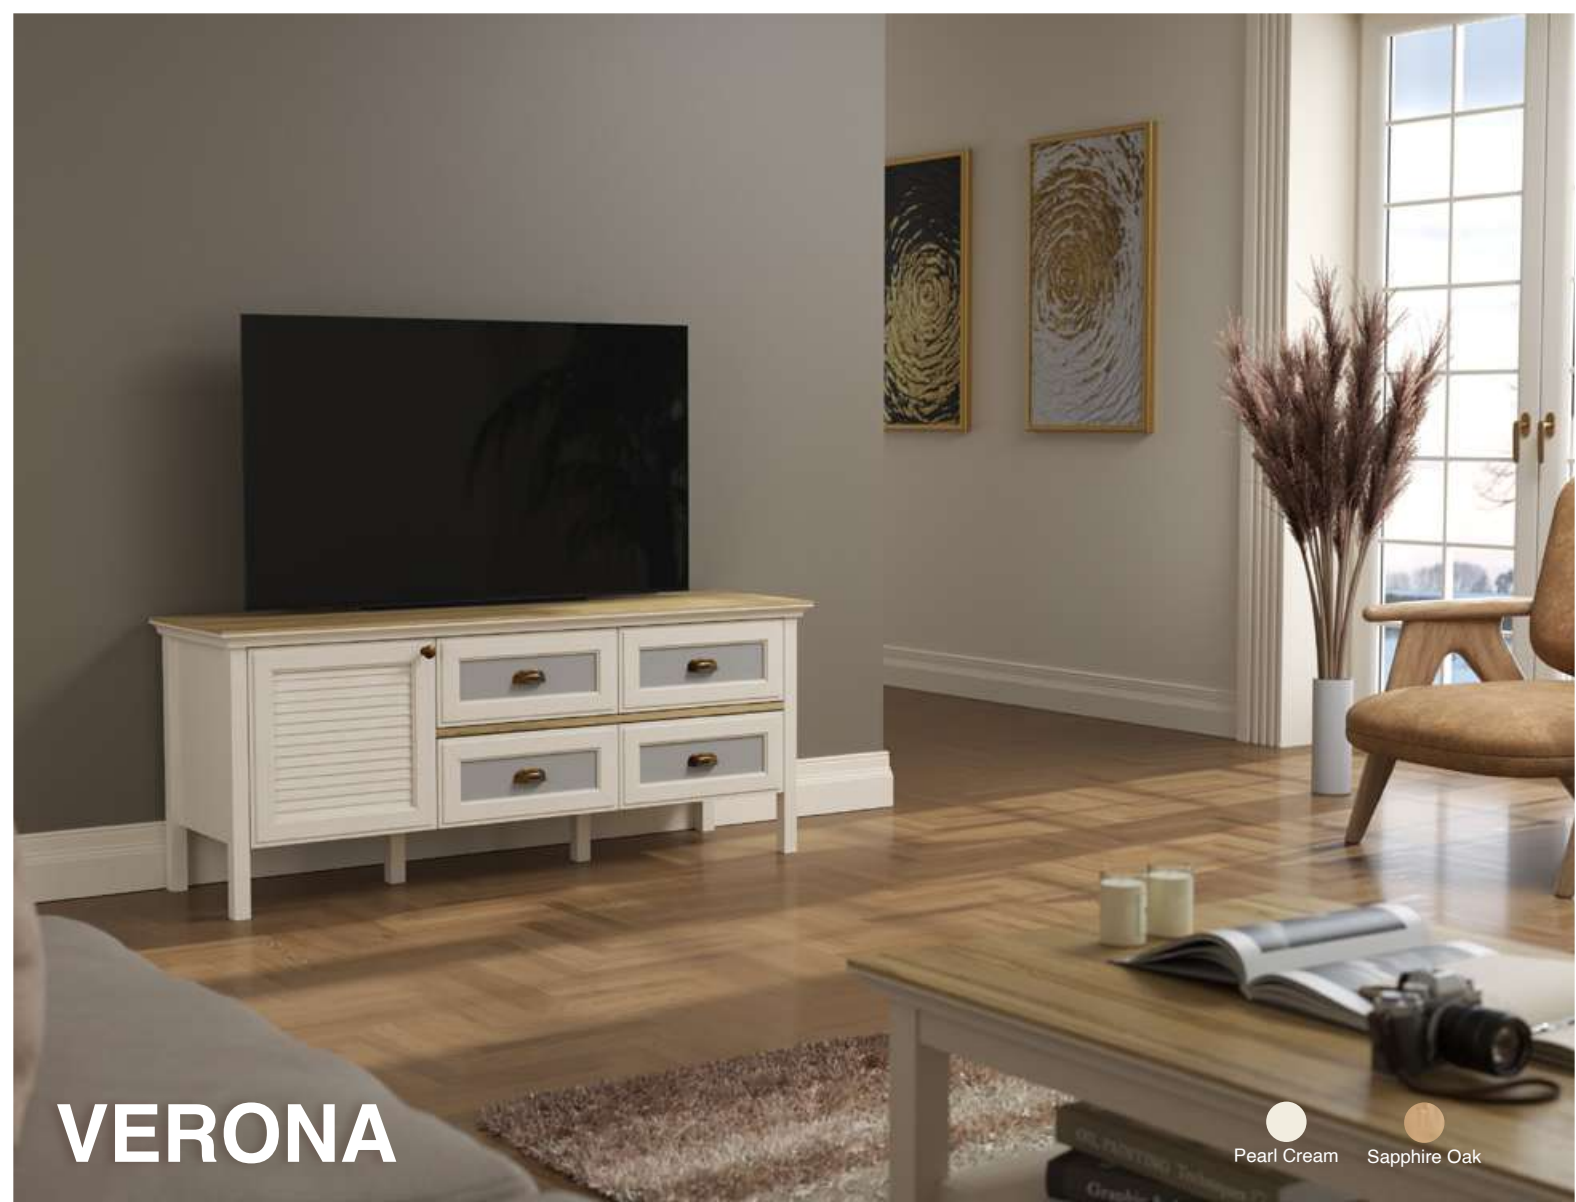

VERONA

Pearl Cream
 Sapphire Oak