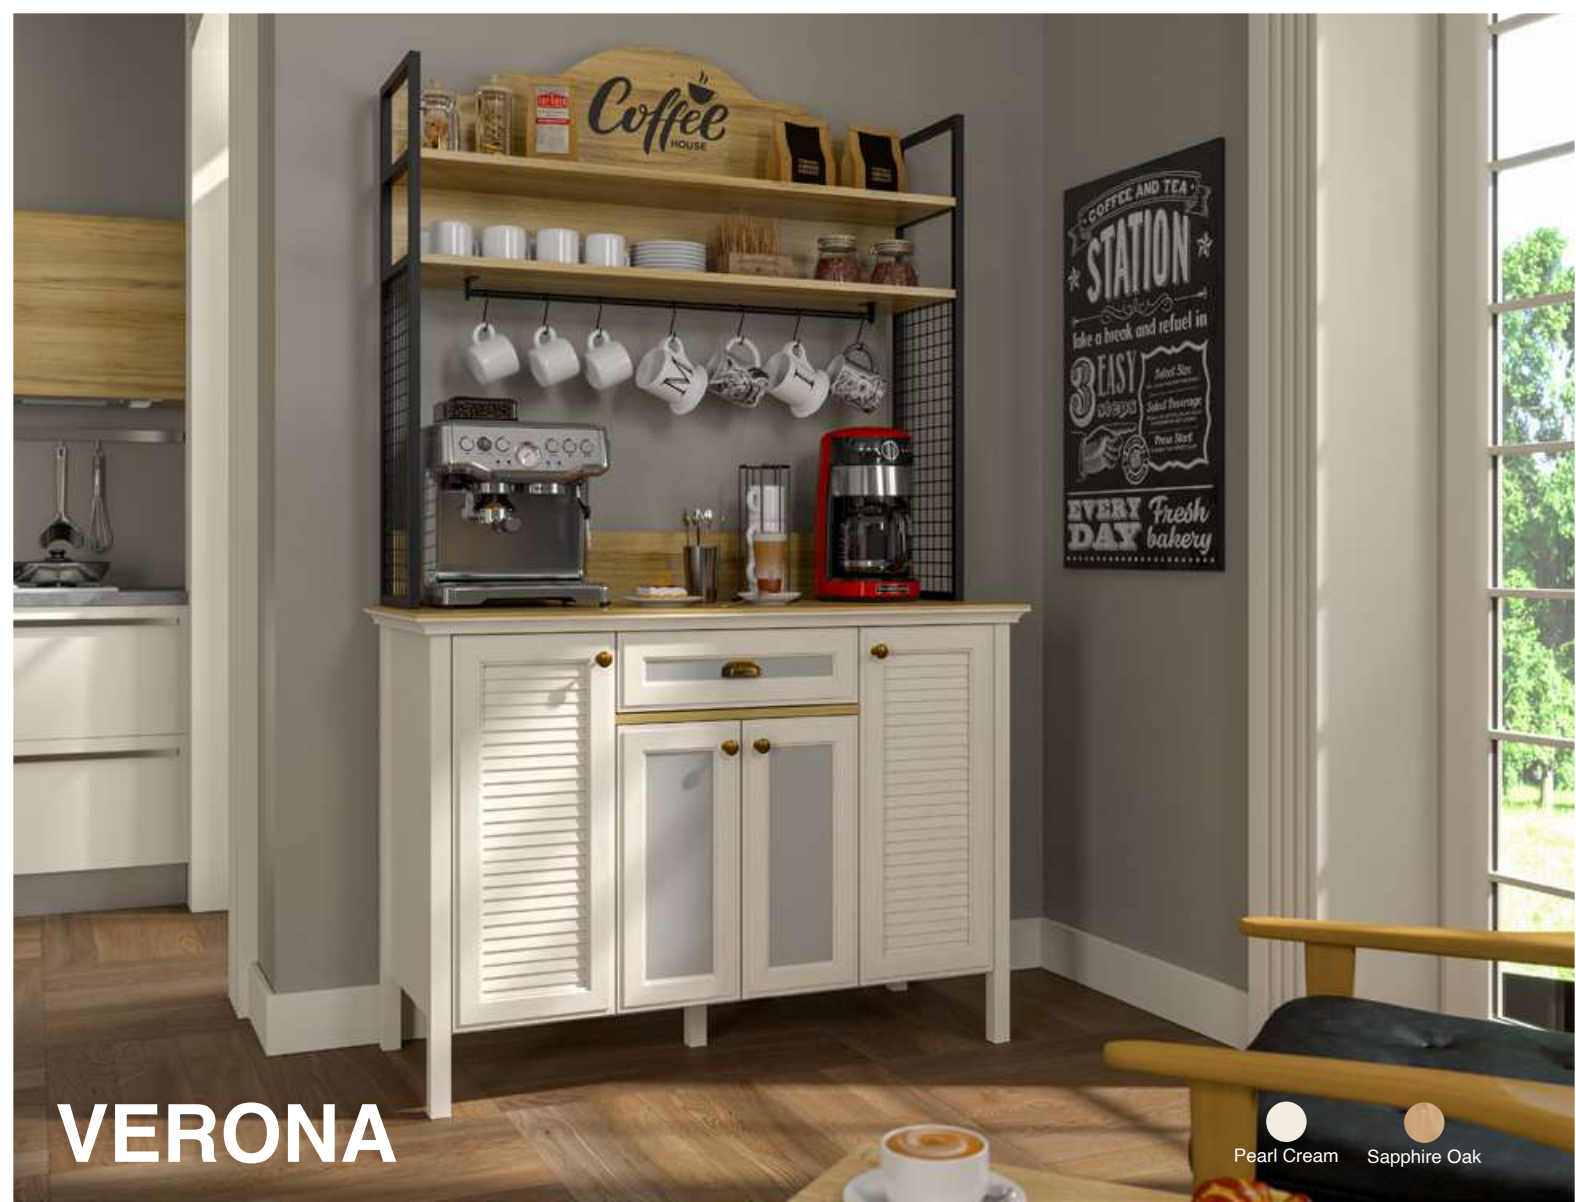

VERONA

Pearl Cream
 Sapphire Oak

COFFEE UNIT BOTTOM L

The product has a drawer, four doors and two shelves.

Package Dimensions

No	Width	Height	Depth	Weight	m ³
1	132cm	57cm	15cm	26kg	0.113
2	77cm	36cm	10cm	10kg	0.028