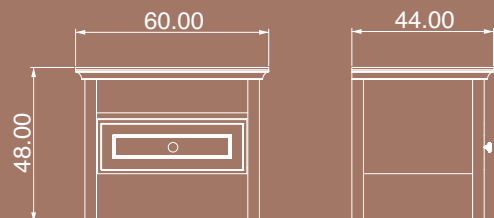

Package Dimensions

No	Width	Height	Depth	Weight	m³
1	61cm	50cm	13cm	16kg	0.040
2	66cm	25cm	03cm	4kg	0.005