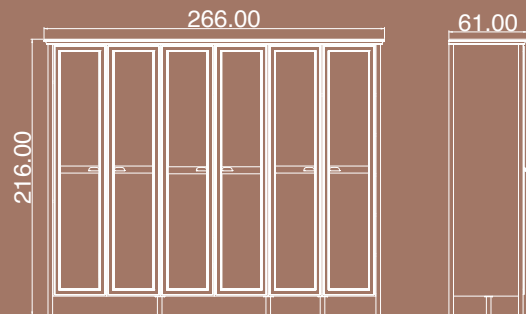

The product has three drawers and two doors.

Package Dimensions

No	Width	Height	Depth	Weight	m ³
1	200cm	50cm	09cm	-	0.090
2	94cm	50cm	15cm	-	0.071
3	102cm	45cm	09cm	-	0.041

BLUR

Sonoma

CENTER TABLE 01

The product has two shelves.

VERONA

Pearl Cream
 Sapphire Oak

WARDROBE 03

The product has two drawers, six doors and eight shelves.
Package Dimensions

No	Widht	Height	Depth	Weight	m ³
1	221cm	65cm	11cm	43.5kg	0.158
2	202cm	56cm	10cm	49.5kg	0.113
3	160cm	57cm	07cm	30.5kg	0.059
4	272cm	65cm	07cm	43.6kg	0.124
5	206cm	49cm	08cm	29.6kg	0.081
6	206cm	49cm	08cm	29.6kg	0.081