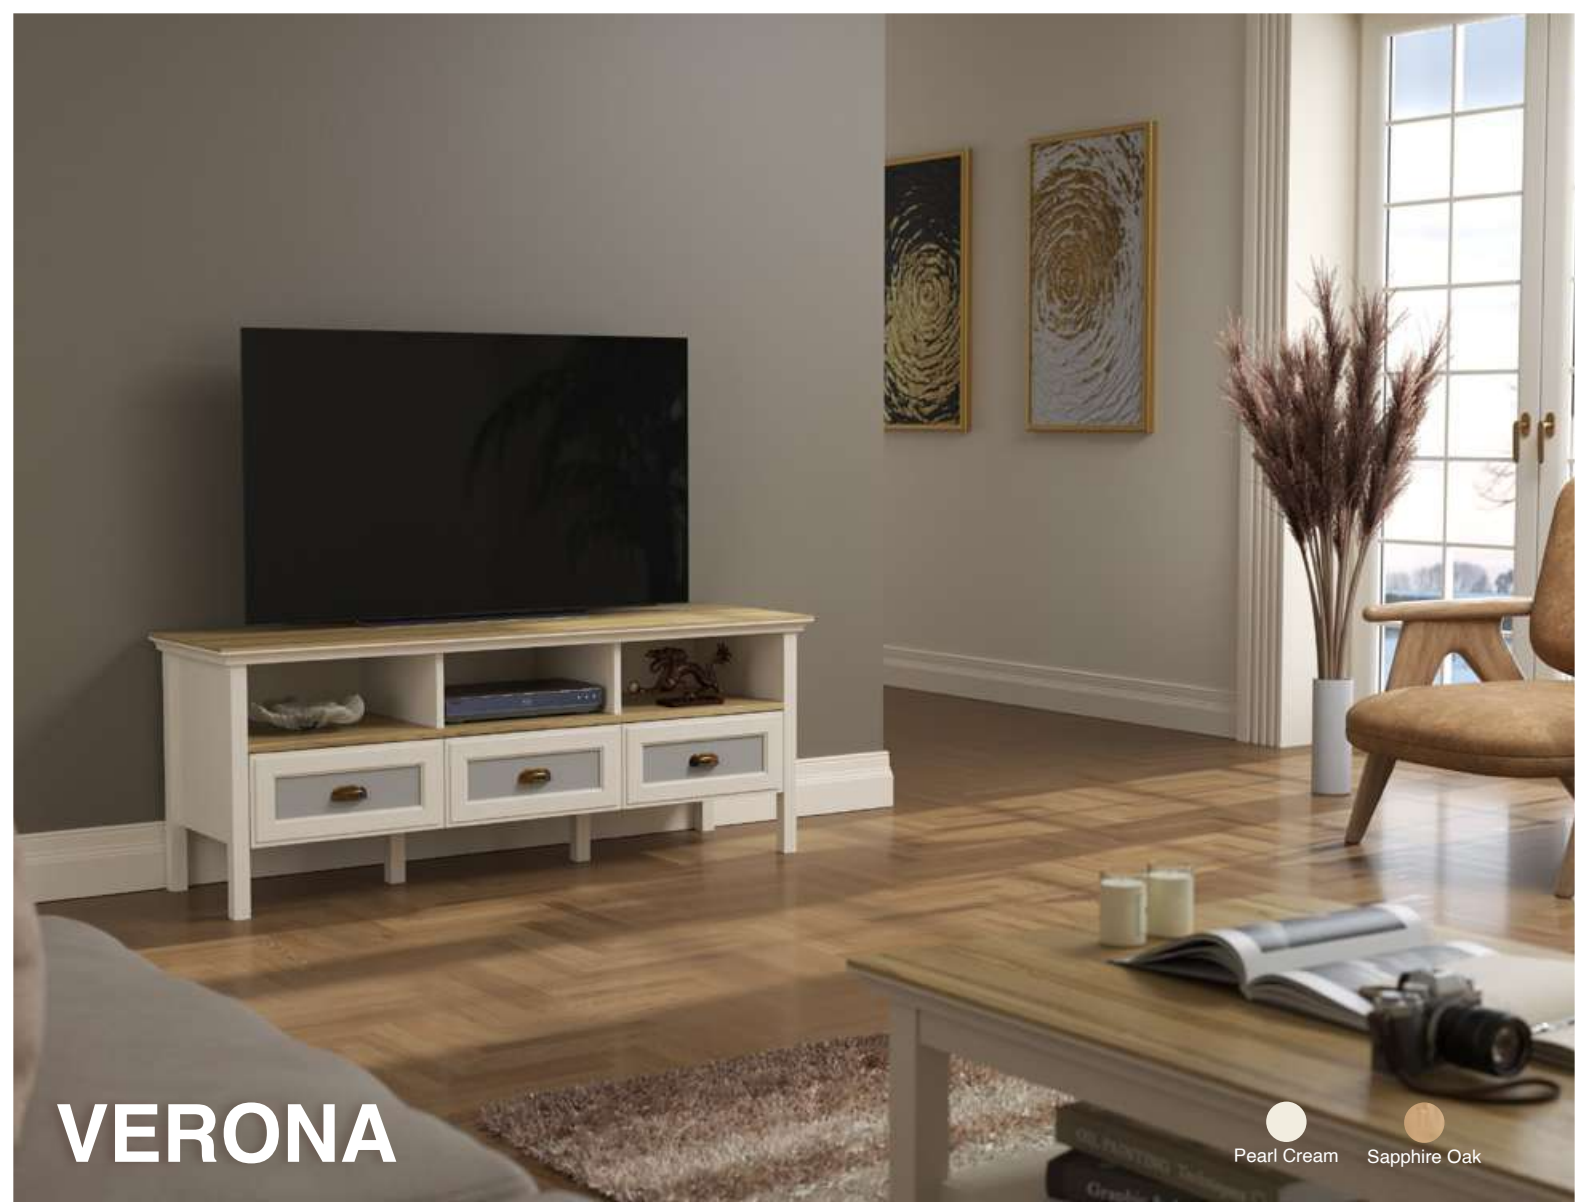

VERONA

Pearl Cream
 Sapphire Oak

TV UNIT 04

The product has two drawers, two doors.

Package Dimensions

No	Width	Height	Depth	Weight	m ³
1	186cm	50cm	16cm	35kg	0.149
2	50cm	50cm	10cm	10kg	0.025

VERONA

Pearl Cream
 Sapphire Oak