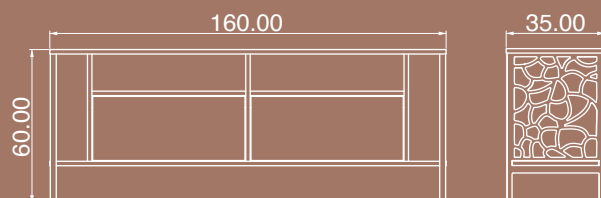

Package Dimensions

No	Width	Height	Depth	Weight	m³
1	167cm	40cm	11cm	25kg	0.0735