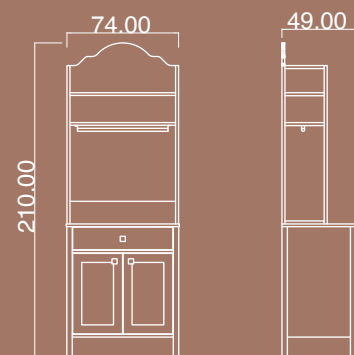

ROSE

Wood White Sapphire Oak

COFFEE UNIT CREAM L

The product has a drawer, four doors and two shelves with white metal profiles.

Package Dimensions

No	Width	Height	Depth	Weight	m ³
1	126cm	55cm	09cm	22kg	0.059
2	121cm	38cm	11cm	28kg	0.048
3	78cm	53cm	09cm	18.5kg	0.035

ROSE

Wood White Sapphire Oak

COFFEE UNIT BLACK S

The product has a drawer, two glass doors, and two shelves with black metal profiles.

Package Dimensions

No	Width	Height	Depth	Weight	m ³
1	96cm	55cm	09cm	18kg	0.045
2	106cm	38cm	11cm	17kg	0.042

ROSE

Wood White Sapphire Oak

COFFEE UNIT CREAM S

The product has a drawer, two glass doors, and two shelves with white metal profiles.

Package Dimensions

No	Width	Height	Depth	Weight	m ³
1	96cm	55cm	09cm	18kg	0.045
2	106cm	38cm	11cm	17kg	0.042