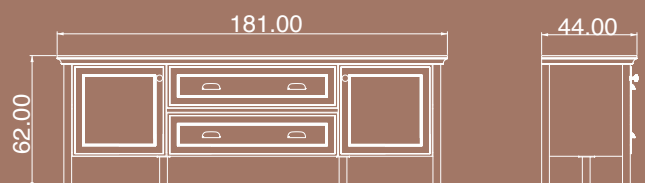

No	Width	Height	Depth	Weight	m ³
1	156cm	50cm	14cm	35kg	0.109
2	50cm	50cm	07cm	6kg	0.018

VERONA

Pearl Cream
 Sapphire Oak

TV UNIT 03

The product has two drawers, two doors.

Package Dimensions

No	Width	Height	Depth	Weight	m ³
1	186cm	50cm	16cm	35kg	0.149
2	50cm	50cm	08cm	8kg	0.020

VERONA

Pearl Cream
 Sapphire Oak

TV UNIT 04

The product has two drawers, two doors.

Package Dimensions

No	Width	Height	Depth	Weight	m ³
1	186cm	50cm	16cm	35kg	0.149
2	50cm	50cm	10cm	10kg	0.025

VERONA

Pearl Cream
 Sapphire Oak