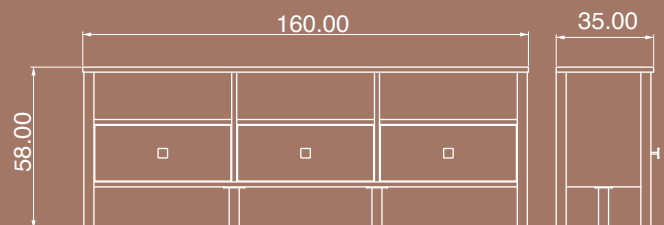

ROSE

Wood White
 Sapphire Oak

TV UNIT 03

The product has three drawers and three shelves.

Package Dimensions

No	Width	Height	Depth	Weight	m ³
1	166cm	40cm	13cm	33kg	0.086

ROSE

Wood White
 Sapphire Oak