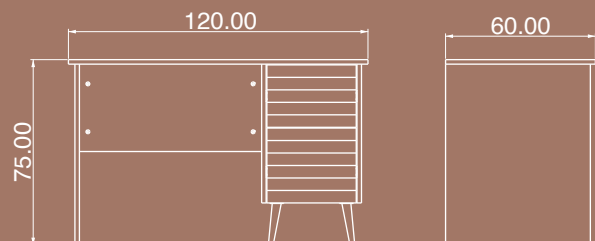

No	Width	Height	Depth	Weight	m ³
1	127cm	65cm	14cm	-	-

MAKEUP TABLE 01

The product has four drawers.

Package Dimensions

No	Width	Height	Depth	Weight	m ³
1	147cm	48 cm	15cm	-	-

LILY

Pera

Black