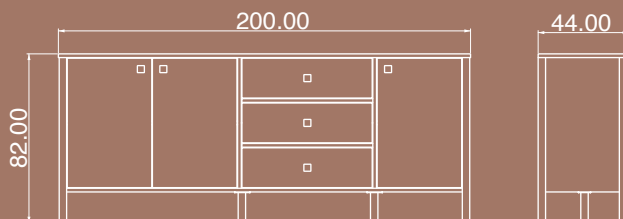

Package Dimensions

No	Width	Height	Depth	Weight	m³
1	206cm	49cm	08cm	31.5kg	0.076
2	86cm	48cm	20cm	33.5kg	0.080