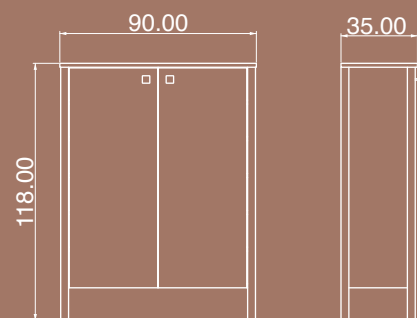

ROSE

Wood White

SHOE CABINET 01

The product has two doors and five shelves.

Package Dimensions

No	Width	Height	Depth	Weight	m ³
1	123cm	47cm	15cm	28kg	0.084
2	88cm	36cm	10cm	13.5kg	0.031

ROSE

Wood White