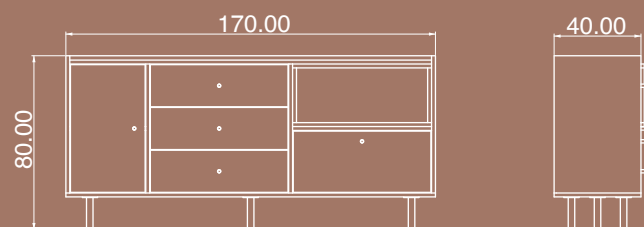

CRAZY

● Sonoma
 ● Melisa

TV UNIT 01

The product has two drawers, a door and a shelf.

Package Dimensions

No	Width	Height	Depth	Weight	m ³
1	186cm	49cm	09cm	-	0.082
2	91cm	47cm	15cm	-	0.062

CRAZY

Melisa Sonoma