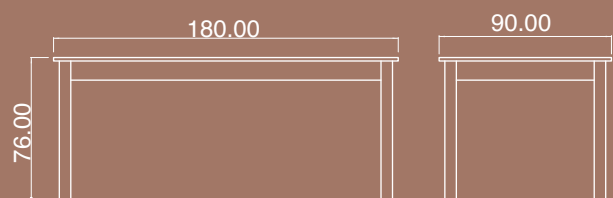

DINING TABLE 01

Package Dimensions

No	Widht	Height	Depth	Weight	m³
1	186cm	95cm	09cm	34.5kg	0.159