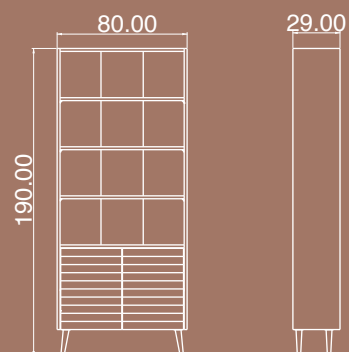

Package Dimensions

No	Widht	Height	Depth	Weight	m³
1	197cm	45cm	12cm	-	-