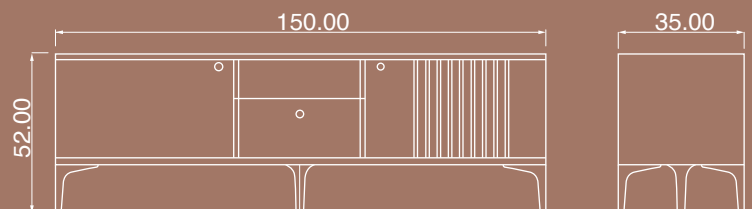

Package Dimensions

No	Width	Height	Depth	Weight	m³
1	157cm	41cm	14cm	26kg	0.0901