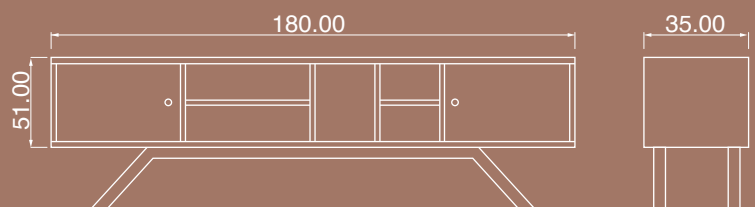

INDEPENDENT

Sapphire Oak

TV UNIT 03

The product has two doors and two small shelves.

Package Dimensions

No	Width	Height	Depth	Weight	m ³
1	186cm	41cm	12cm	33kg	0.0915

INDEPENDENT

 Sapphire Oak