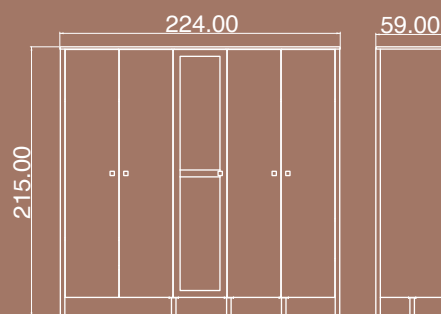

ROSE

Wood White

WARDROBE 07

The product has two drawers and five doors.

Package Dimensions

No	Width	Height	Depth	Weight	m ³
1	219cm	63cm	09cm	43kg	0.117
2	204cm	61cm	07cm	32.5kg	0.081
3	230cm	62cm	09cm	45kg	0.121
4	204cm	49cm	10cm	35.75kg	0.099