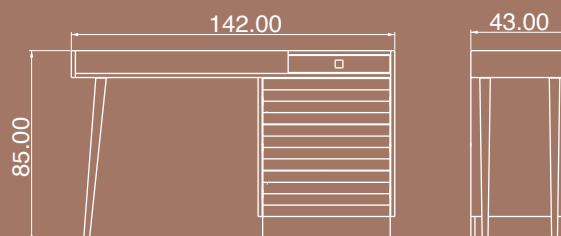

No	Width	Height	Depth	Weight	m ³
1	127cm	65cm	14cm	-	-

MAKEUP TABLE 01

The product has four drawers.

Package Dimensions

No	Width	Height	Depth	Weight	m ³
1	147cm	48 cm	15cm	-	-

LILY

Pera

Black