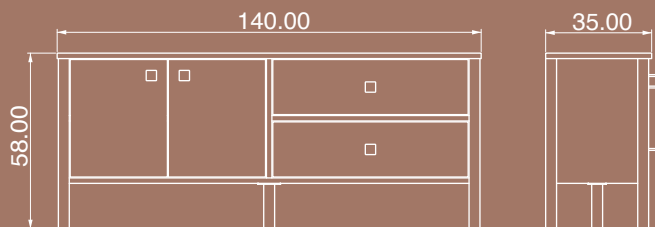

Package Dimensions

No	Width	Height	Depth	Weight	m ³
1	146cm	40cm	15cm	30kg	0.085

ROSE

Wood White

TV UNIT 02

The product has four drawers and two shelves.

Package Dimensions

No	Width	Height	Depth	Weight	m ³
1	166cm	40cm	14cm	37kg	0.093