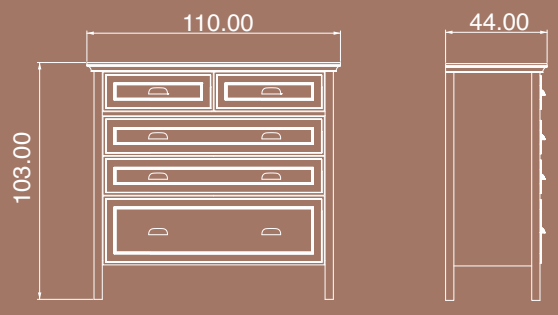

Package Dimensions

No	Width	Height	Depth	Weight	m³
1	116cm	50cm	18cm	38kg	0.104
2	110cm	40cm	07cm	18kg	0.031