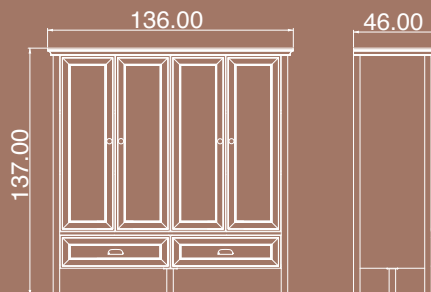

Package Dimensions

No	Width	Height	Depth	Weight	m ³
1	106cm	75cm	09cm	24kg	0.072

VERONA

Dining Room

VERONA

Pearl Cream
 Sapphire Oak

DINING TABLE 01

Package Dimensions

No	Width	Height	Depth	Weight	m ³
1	186cm	95cm	13cm	47.5kg	0.230

VERONA

Pearl Cream
 Sapphire Oak

SHOWCASE 01

The product has a drawer, four doors and two shelves.

Package Dimensions

No	Width	Height	Depth	Weight	m ³
1	200cm	50cm	09cm	29kg	0.090
2	94cm	50cm	15cm	37kg	0.071
3	102cm	45cm	09cm	30kg	0.041

VERONA

Pearl Cream
 Sapphire Oak

SHOWCASE 02

The product has four doors and two shelves.

Package Dimensions

No	Width	Height	Depth	Weight	m ³
1	126cm	50cm	21cm	46kg	0.132
2	58cm	58cm	10cm	8kg	0.034

VERONA

Pearl Cream
 Sapphire Oak

SHOWCASE 03

The product has two drawers, four doors and four shelves.

Package Dimensions

No	Width	Height	Depth	Weight	m ³
1	142cm	51cm	13cm	32kg	0.091
2	103cm	36cm	15cm	28kg	0.053
3	129cm	46cm	10cm	21kg	0.059