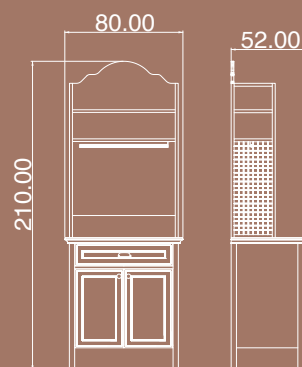

COFFEE UNIT BLACK S

The product has a drawer, two doors and two shelves.

Package Dimensions

No	Width	Height	Depth	Weight	m³
1	93cm	57cm	15cm	15kg	0.080
2	106cm	38cm	11cm	13kg	0.042
3	73cm	38cm	08cm	6kg	0.022