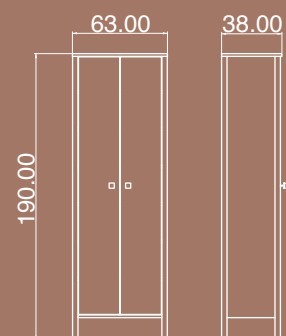

No	Width	Height	Depth	Weight	m ³
1	104cm	64cm	17cm	32kg	0.110

ROSE

Wood White Sapphire Oak

HALLWAY UNIT 04

The product has two doors, two shelves and five hangers.

Package Dimensions

No	Width	Height	Depth	Weight	m ³
1	130cm	64cm	11cm	30kg	0.091