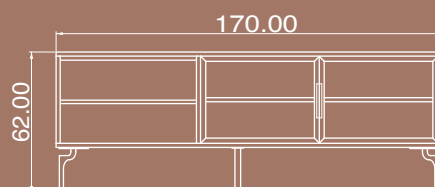

125

BLUR

Sonoma

TV UNIT 01

The product has two drawers and two doors.

Package Dimensions

No	Width	Height	Depth	Weight	m ³
1	177cm	40cm	14cm	-	0.093

BLUR