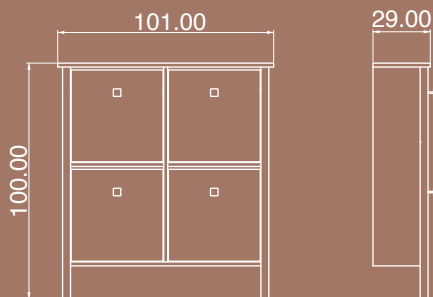

ROSE

Wood White

SHOE CABINET 03

The product has three doors.

Package Dimensions

No	Width	Height	Depth	Weight	m³
1	112cm	58cm	16cm	30kg	0.100