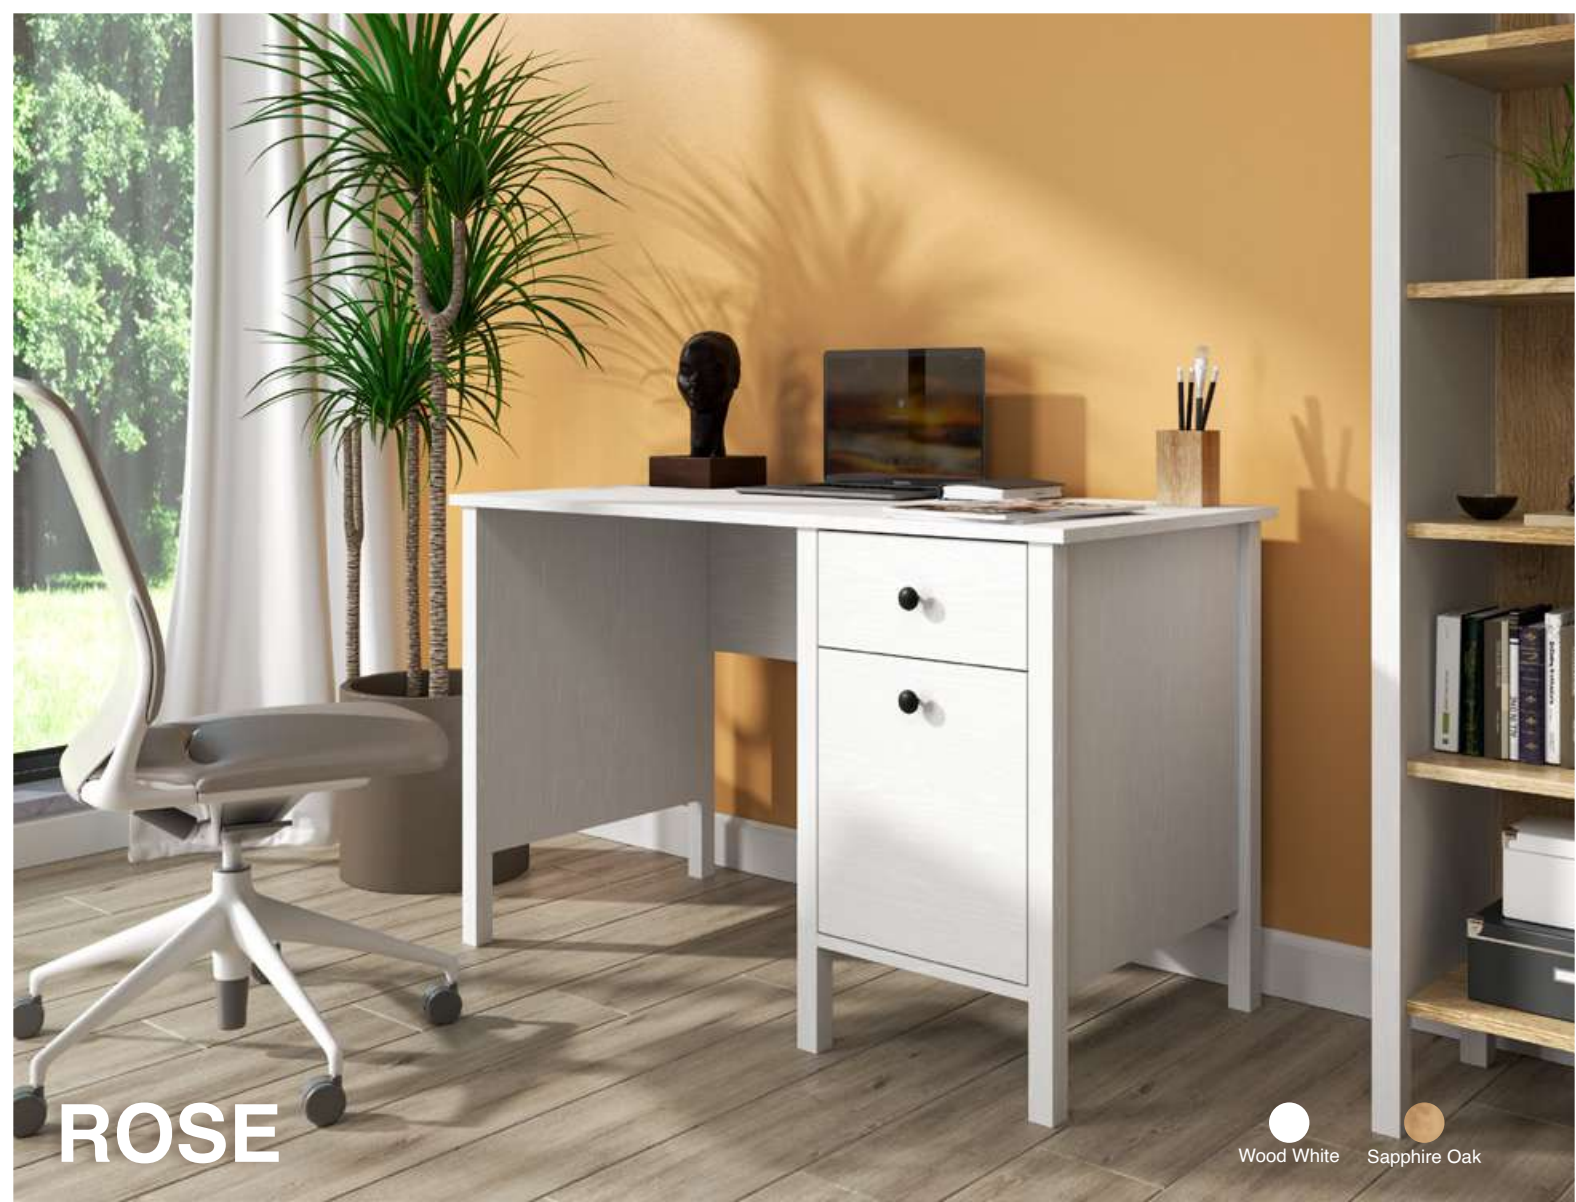

ROSE

Wood White Sapphire Oak

COFFEE UNIT CREAM S

The product has a drawer, two glass doors, and two shelves with white metal profiles.

Package Dimensions

No	Width	Height	Depth	Weight	m ³
1	96cm	55cm	09cm	18kg	0.045
2	106cm	38cm	11cm	17kg	0.042