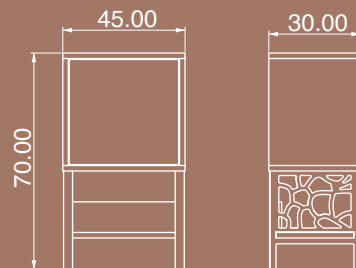

Package Dimensions

No	Width	Height	Depth	Weight	m³
1	46cm	40cm	20cm	11kg	0.0368