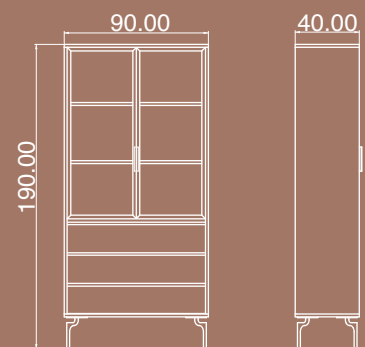

125

BLUR

Sonoma

TV UNIT 01

The product has two drawers and two doors.

Package Dimensions

No	Width	Height	Depth	Weight	m ³
1	177cm	40cm	14cm	-	0.093

BLUR

Sonoma

CONSOLE 01

This product has four drawers and two doors.

Package Dimensions

No	Width	Height	Depth	Weight	m ³
1	166cm	49cm	13cm	-	0.102
2	69cm	42cm	09cm	-	0.024

BLUR

Sonoma

BOOKSHELF 01

The product has three drawers and two doors.

Package Dimensions

No	Width	Height	Depth	Weight	m ³
1	200cm	50cm	09cm	-	0.090
2	94cm	50cm	15cm	-	0.071
3	102cm	45cm	09cm	-	0.041

BLUR

Sonoma

CENTER TABLE 01

The product has two shelves.