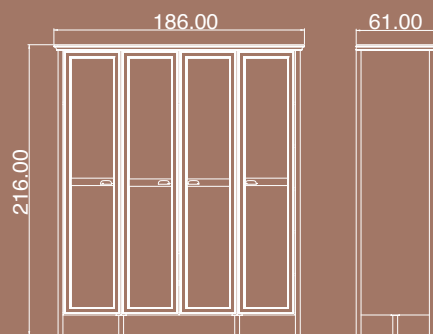

125

BLUR

Sonoma

TV UNIT 01

The product has two drawers and two doors.

Package Dimensions

No	Width	Height	Depth	Weight	m ³
1	177cm	40cm	14cm	-	0.093

BLUR

The product has three drawers and two doors.

Package Dimensions

No	Width	Height	Depth	Weight	m ³
1	200cm	50cm	09cm	-	0.090
2	94cm	50cm	15cm	-	0.071
3	102cm	45cm	09cm	-	0.041

BLUR

Sonoma

CENTER TABLE 01

The product has two shelves.

No	Width	Height	Depth	Weight	m ³
1	118cm	47cm	13cm	28kg	0.069
2	56cm	24cm	12cm	8kg	0.016

VERONA

Pearl Cream
 Sapphire Oak

WARDROBE 01

The product has two drawers, four doors and seven shelves.

Package Dimensions

No	Width	Height	Depth	Weight	m ³
1	221cm	65cm	12cm	39.5kg	0.172
2	202cm	56cm	10cm	28.5kg	0.113
3	192cm	65cm	07cm	38kg	0.081
4	206cm	49cm	11cm	29.5kg	0.111

VERONA

Pearl Cream
 Sapphire Oak

WARDROBE 02

The product has two drawers, five doors and ten shelves.