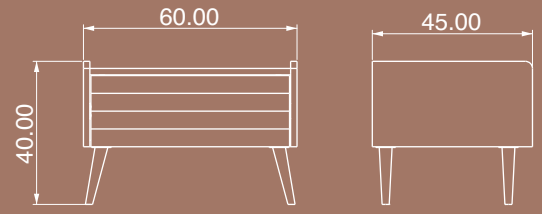

NIGHTSTAND 01

The product has a drawers.

Package Dimensions

No	Widht	Height	Depth	Weight	m³
1	68cm	44cm	17cm	-	-