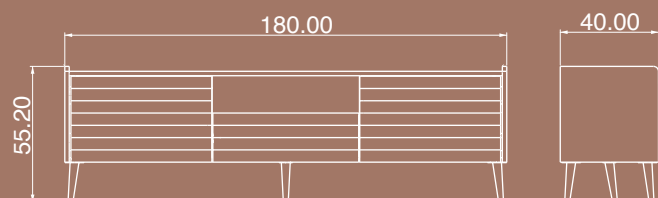

No	Width	Height	Depth	Weight	m ³
1	141cm	33cm	15cm	24kg	0.0698
2	103cm	39cm	09cm	12kg	0.0362

TV UNIT BOTTOM

The product has a drawer, two doors.

Package Dimensions (TV SET)

No	Width	Height	Depth	Weight	m ³
1	180cm	55cm	40cm	-	-