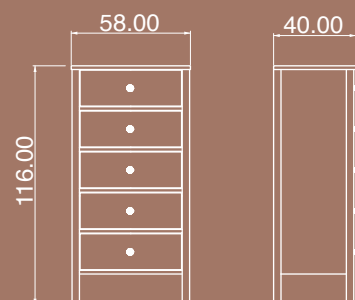

DRESSER 01

The product has six drawers.

Package Dimensions

No	Width	Height	Depth	Weight	m ³
1	161cm	45cm	11cm	33kg	0.079
2	98cm	45cm	16cm	26kg	0.070

ROSE

Wood White

DRESSER 02

The product has five drawers.

Package Dimensions

No	Width	Height	Depth	Weight	m ³
1	96cm	45cm	23cm	37.5kg	0.099

ROSE

Wood White

DRESSER 03

The product has four drawers.

Package Dimensions

No	Width	Height	Depth	Weight	m ³
1	119cm	45cm	21cm	39.3kg	0.112

ROSE

Wood White

DRESSER 04

The product has five drawers.

Package Dimensions

No	Width	Height	Depth	Weight	m ³
1	121cm	45cm	17cm	37kg	0.093

ROSE

Wood White

DRESSER 05

The product has six drawers.

Package Dimensions

No	Width	Height	Depth	Weight	m ³
1	114cm	55cm	15cm	30kg	0.091
2	136cm	56cm	10cm	24kg	0.072

ROSE

Wood White

WARDROBE 01

The product has two drawers and six doors.