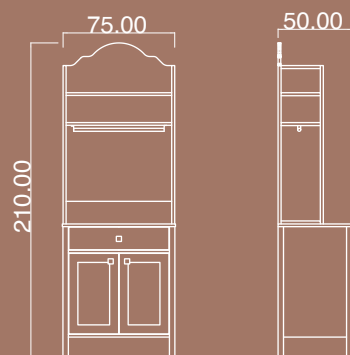

ROSE

Wood White Sapphire Oak

COFFEE UNIT BLACK S

The product has a drawer, two glass doors, and two shelves with black metal profiles.

Package Dimensions

No	Width	Height	Depth	Weight	m ³
1	96cm	55cm	09cm	18kg	0.045
2	106cm	38cm	11cm	17kg	0.042

ROSE

Wood White Sapphire Oak

COFFEE UNIT CREAM S

The product has a drawer, two glass doors, and two shelves with white metal profiles.

Package Dimensions

No	Width	Height	Depth	Weight	m ³
1	96cm	55cm	09cm	18kg	0.045
2	106cm	38cm	11cm	17kg	0.042