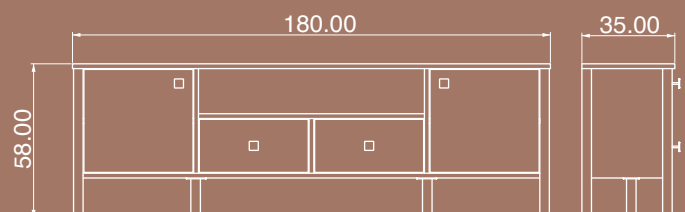

Package Dimensions

No	Width	Height	Depth	Weight	m³
1	187cm	44cm	14cm	39kg	0.115