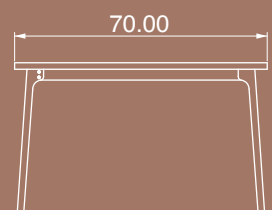

CENTER TABLE 01

The product has two shelves.

Package Dimensions

No	Width	Height	Depth	Weight	m³
1	75cm	75cm	10cm	-	0.056