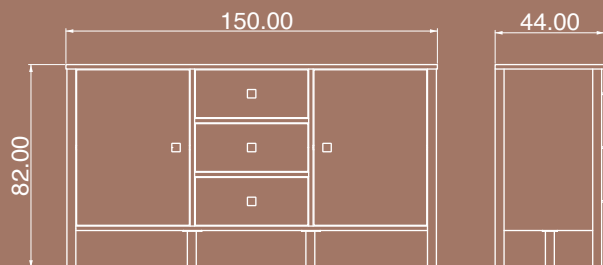

Package Dimensions

No	Width	Height	Depth	Weight	m³
1	156cm	51cm	09cm	29kg	0.072
2	87cm	48cm	15cm	19kg	0.060