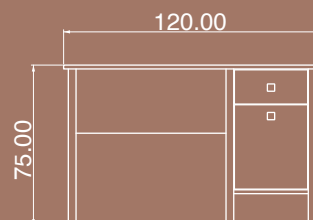

Package Dimensions

No	Width	Height	Depth	Weight	m³
1	126cm	65cm	15cm	32kg	0.119