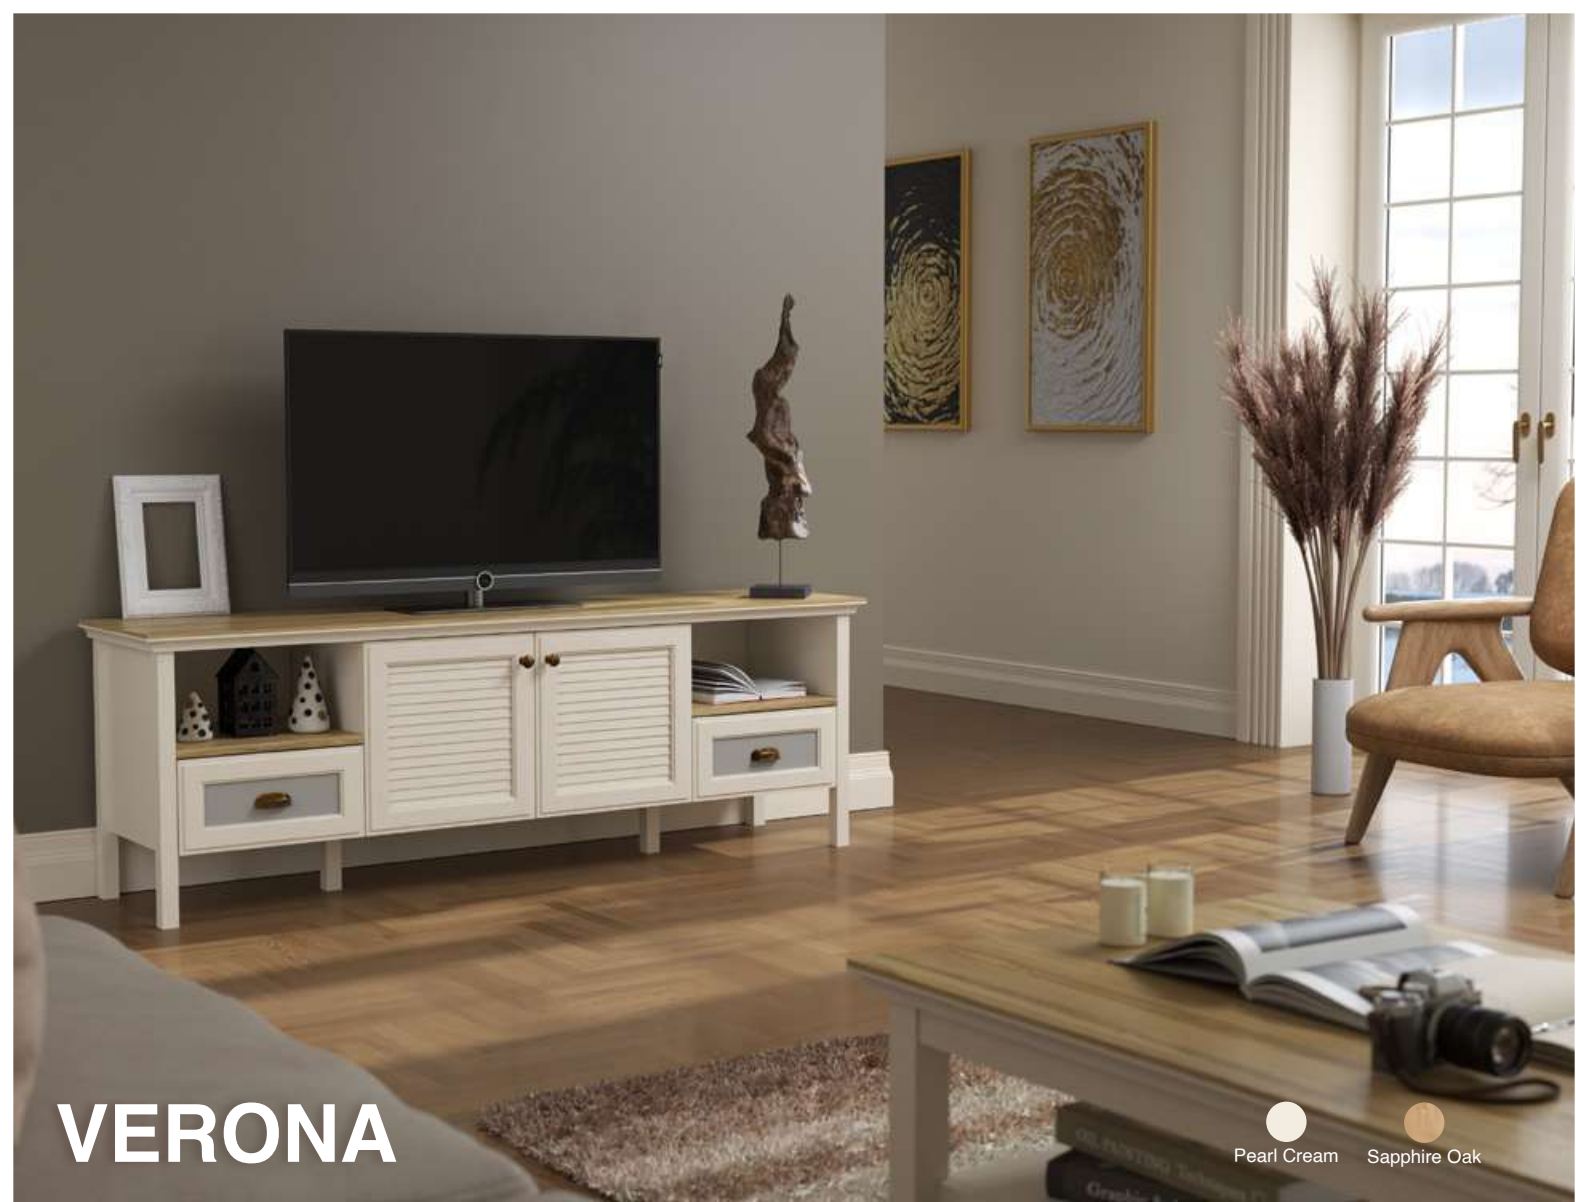

VERONA

Pearl Cream
 Sapphire Oak