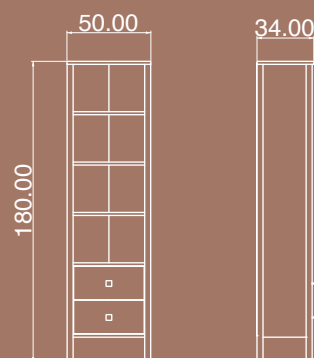

ROSE

Wood White

BOOKSHELF 02

The product has two drawers and three shelves.

Package Dimensions

No	Widht	Height	Depth	Weight	m ³
1	185cm	39cm	14cm	33kg	0.101

ROSE

Wood White Sapphire Oak