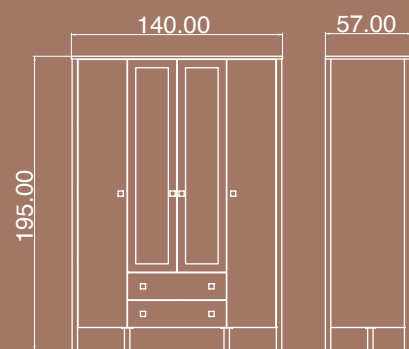

Package Dimensions

No	Width	Height	Depth	Weight	m³
1	199cm	61cm	08cm	34kg	0.097
2	173cm	58cm	07cm	29kg	0.065
3	146cm	62cm	09cm	30kg	0.077
4	184cm	38cm	09cm	22kg	0.059