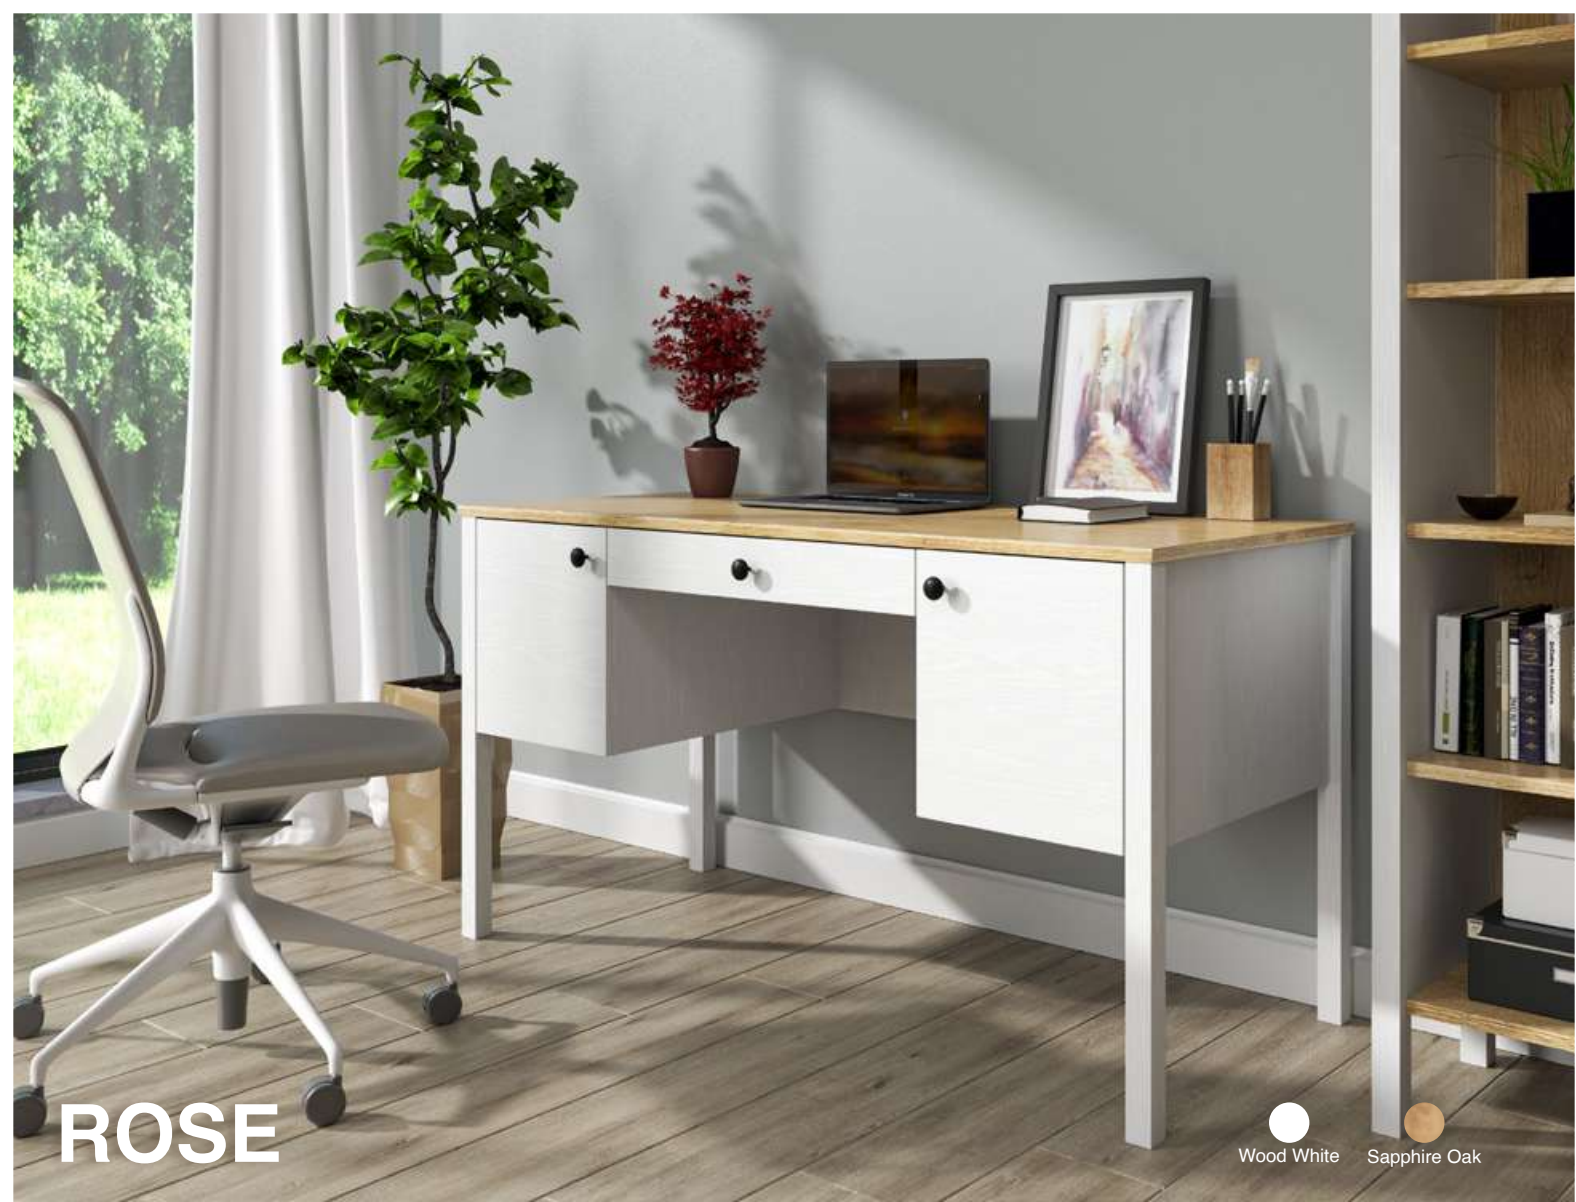

STUDY DESK 01

The product has a drawer and door.

Package Dimensions

No	Width	Height	Depth	Weight	m ³
1	126cm	65cm	15cm	32kg	0.119

STUDY DESK 02

The product has two drawers.

Package Dimensions

No	Width	Height	Depth	Weight	m ³
1	126cm	55cm	11cm	21kg	0.073