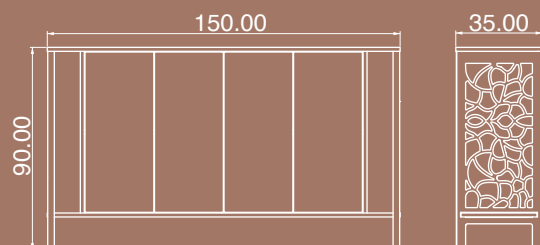

Package Dimensions

No	Widht	Height	Depth	Weight	m ³
1					

INDEPENDENT

Sapphire Oak

CONSOLE 02

The product has four doors.

Package Dimensions

No	Width	Height	Depth	Weight	m ³
1	157cm	41cm	14 cm	32kg	0.0901